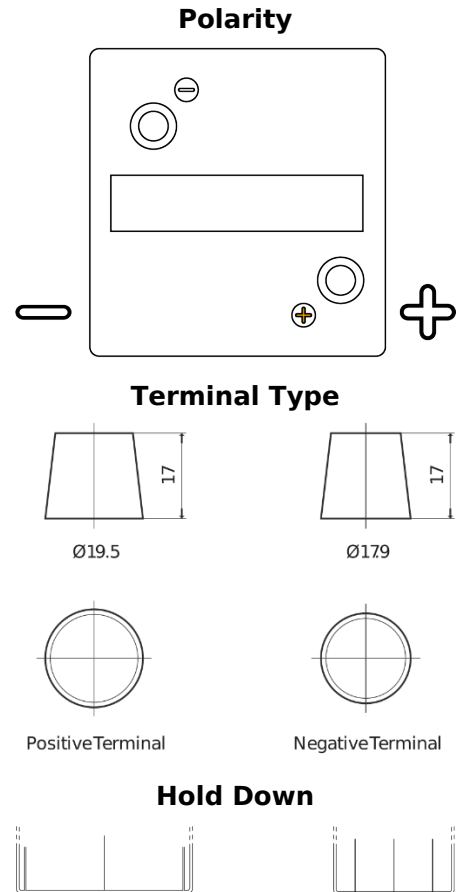

Product overview

Batteries for Marine and Leisure

Vintage EU80-6

Part number	EU80-6
Technology	Flooded
EAN/GTIN	3661024036160
Voltage	6 V
Capacity	80 Ah
CCA	600 A
Length	158 mm
Width	165 mm
Height	220 mm
Box size	M02
Polarity	ETN 0
Terminal Type	EN taper post
Hold Down	B0
Weights (subject of variation)	11.00 kg