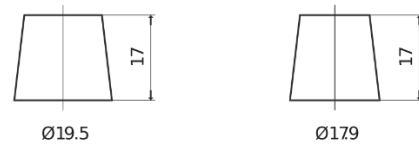

Terminal Type