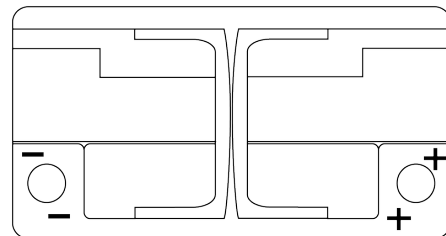

Product overview

Batteries for Cars

Premium EA1050

Part number	EA1050
Technology	Flooded
EAN/GTIN	3661024034302
Voltage	12 V
Capacity	105 Ah
CCA	850 A
Length	315 mm
Width	175 mm
Height	205 mm
Box size	LH4
Polarity	ETN 0
Terminal Type	EN taper post
Hold Down	B13
Weights (subject of variation)	23.10 kg

Polarity

Terminal Type

Positive Terminal

Negative Terminal

Hold Down

Design, features and specifications are subject to change without notice. We disclaim any representation or warranty, express or implied, concerning the data or recommendations, and in no event shall be liable for any loss or damage claimed to have arisen as a result. Some products may not be available in your local market.