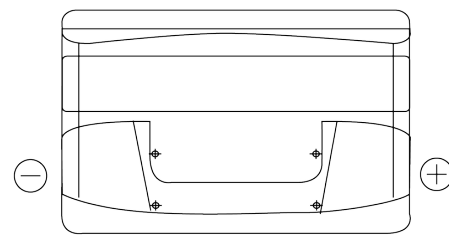

Product overview

Batteries for Cars

Excell EB1000

Part number	EB1000
Technology	Flooded
EAN/GTIN	3661024034715
Voltage	12 V
Capacity	100 Ah
CCA	720 A
Length	315 mm
Width	175 mm
Height	205 mm
Box size	LH4
Polarity	ETN 0
Terminal Type	EN taper post
Hold Down	B13
Weights (subject of variation)	21.90 kg

Polarity

Terminal Type

Hold Down

Design, features and specifications are subject to change without notice. We disclaim any representation or warranty, express or implied, concerning the data or recommendations, and in no event shall be liable for any loss or damage claimed to have arisen as a result. Some products may not be available in your local market.