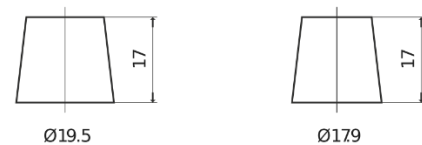

Terminal Type