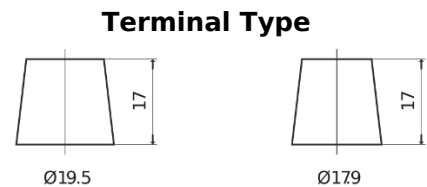

Product overview

Batteries for Cars

Technica TB852

Part number	TB852
Technology	Flooded
EAN/GTIN	3661024054669
Voltage	12 V
Capacity	85 Ah
CCA	760 A
Length	353 mm
Width	175 mm
Height	175 mm
Box size	LB5
Polarity	ETN 0
Terminal Type	EN taper post
Hold Down	B13
Weights (subject of variation)	19.40 kg