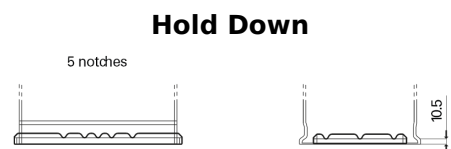

Product overview

Batteries for Cars

Technica TB852

Part number	TB852
Technology	Flooded
EAN/GTIN	3661024054669
Voltage	12 V
Capacity	85 Ah
CCA	760 A
Length	353 mm
Width	175 mm
Height	175 mm
Box size	LB5
Polarity	ETN 0
Terminal Type	EN taper post
Hold Down	B13
Weights (subject of variation)	19.40 kg