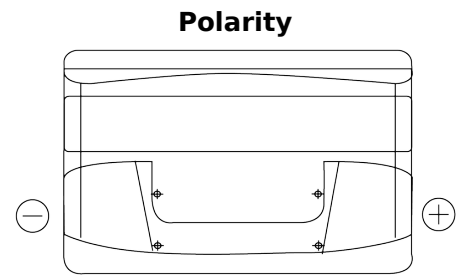

Product overview

Batteries for Cars

Technica TB852

Part number	TB852
Technology	Flooded
EAN/GTIN	3661024054669
Voltage	12 V
Capacity	85 Ah
CCA	760 A
Length	353 mm
Width	175 mm
Height	175 mm
Box size	LB5
Polarity	ETN 0
Terminal Type	EN taper post
Hold Down	B13
Weights (subject of variation)	19.40 kg