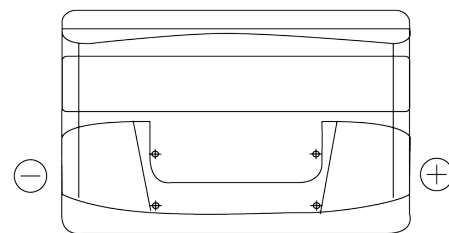

Product overview

Batteries for Cars

Formula FB852

Part number	FB852
Technology	Flooded
EAN/GTIN	3661024044660
Voltage	12 V
Capacity	85 Ah
CCA	760 A
Length	353 mm
Width	175 mm
Height	175 mm
Box size	LB5
Polarity	ETN 0
Terminal Type	EN taper post
Hold Down	B13
Weights (subject of variation)	19.40 kg

Polarity

Terminal Type

Hold Down

Design, features and specifications are subject to change without notice. We disclaim any representation or warranty, express or implied, concerning the data or recommendations, and in no event shall be liable for any loss or damage claimed to have arisen as a result. Some products may not be available in your local market.