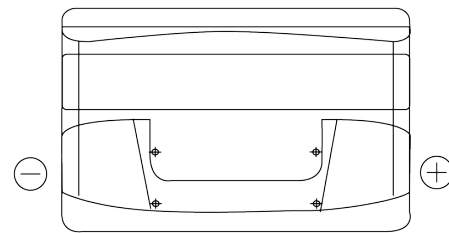

**Product overview**

Batteries for Cars

**Excell EB852**

|                                |               |
|--------------------------------|---------------|
| Part number                    | EB852         |
| Technology                     | Flooded       |
| EAN/GTIN                       | 3661024034661 |
| Voltage                        | 12 V          |
| Capacity                       | 85 Ah         |
| CCA                            | 760 A         |
| Length                         | 353 mm        |
| Width                          | 175 mm        |
| Height                         | 175 mm        |
| Box size                       | LB5           |
| Polarity                       | ETN 0         |
| Terminal Type                  | EN taper post |
| Hold Down                      | B13           |
| Weights (subject of variation) | 19.40 kg      |

**Polarity**

**Terminal Type**

Positive Terminal

Negative Terminal

**Hold Down**

Design, features and specifications are subject to change without notice. We disclaim any representation or warranty, express or implied, concerning the data or recommendations, and in no event shall be liable for any loss or damage claimed to have arisen as a result. Some products may not be available in your local market.