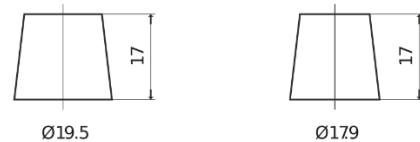

**Product overview**

Batteries for Cars

**Excell EB852**

|                                |               |
|--------------------------------|---------------|
| Part number                    | EB852         |
| Technology                     | Flooded       |
| EAN/GTIN                       | 3661024034661 |
| Voltage                        | 12 V          |
| Capacity                       | 85 Ah         |
| CCA                            | 760 A         |
| Length                         | 353 mm        |
| Width                          | 175 mm        |
| Height                         | 175 mm        |
| Box size                       | LB5           |
| Polarity                       | ETN 0         |
| Terminal Type                  | EN taper post |
| Hold Down                      | B13           |
| Weights (subject of variation) | 19.40 kg      |

**Polarity**

**Terminal Type**

Positive Terminal

Negative Terminal

**Hold Down**

Design, features and specifications are subject to change without notice. We disclaim any representation or warranty, express or implied, concerning the data or recommendations, and in no event shall be liable for any loss or damage claimed to have arisen as a result. Some products may not be available in your local market.