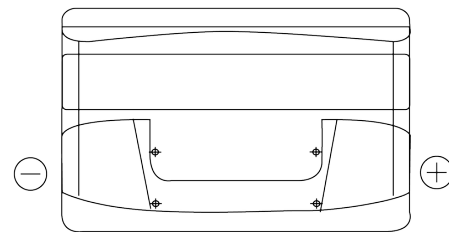

**Product overview**

Batteries for Cars

**Power DB852**

Part number	DB852
Technology	Flooded
EAN/GTIN	3661024024662
Voltage	12 V
Capacity	85 Ah
CCA	760 A
Length	353 mm
Width	175 mm
Height	175 mm
Box size	LB5
Polarity	ETN 0
Terminal Type	EN taper post
Hold Down	B13
Weights (subject of variation)	19.40 kg

**Polarity**

**Terminal Type**

Positive Terminal

Negative Terminal

**Hold Down**

Design, features and specifications are subject to change without notice. We disclaim any representation or warranty, express or implied, concerning the data or recommendations, and in no event shall be liable for any loss or damage claimed to have arisen as a result. Some products may not be available in your local market.