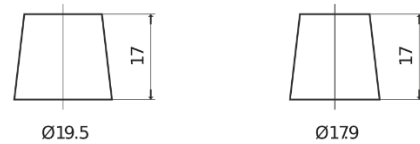

**Product overview**

Batteries for Cars

**Power DB852**

Part number	DB852
Technology	Flooded
EAN/GTIN	3661024024662
Voltage	12 V
Capacity	85 Ah
CCA	760 A
Length	353 mm
Width	175 mm
Height	175 mm
Box size	LB5
Polarity	ETN 0
Terminal Type	EN taper post
Hold Down	B13
Weights (subject of variation)	19.40 kg

**Polarity**

**Terminal Type**

Positive Terminal

Negative Terminal

**Hold Down**

Design, features and specifications are subject to change without notice. We disclaim any representation or warranty, express or implied, concerning the data or recommendations, and in no event shall be liable for any loss or damage claimed to have arisen as a result. Some products may not be available in your local market.