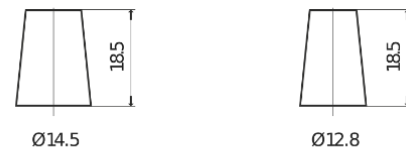

**Product overview**

Batteries for Cars

**Formula FB356**

Part number	FB356
Technology	Flooded
EAN/GTIN	3661024044332
Voltage	12 V
Capacity	35 Ah
CCA	240 A
Length	187 mm
Width	127 mm
Height	220 mm
Box size	B19
Polarity	ETN 0
Terminal Type	JIS taper post
Hold Down	B0
Weights (subject of variation)	8.90 kg

**Polarity**

**Terminal Type**

Positive Terminal

Negative Terminal

**Hold Down**

Design, features and specifications are subject to change without notice. We disclaim any representation or warranty, express or implied, concerning the data or recommendations, and in no event shall be liable for any loss or damage claimed to have arisen as a result. Some products may not be available in your local market.