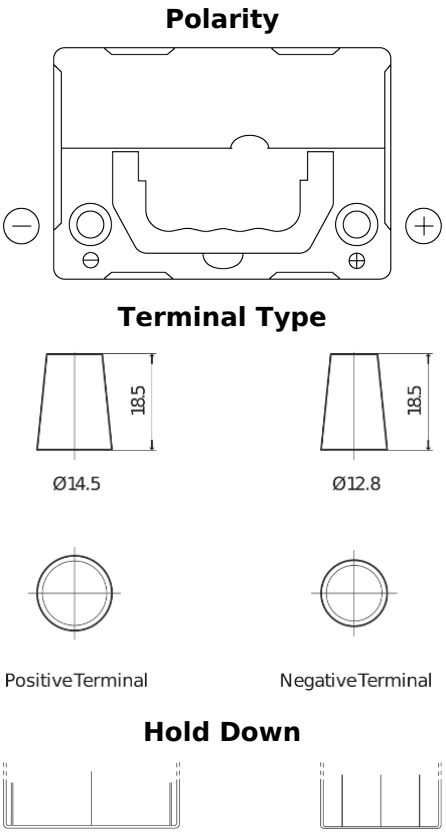

**Product overview**

Batteries for Cars

**Formula FB356**

Part number	FB356
Technology	Flooded
EAN/GTIN	3661024044332
Voltage	12 V
Capacity	35 Ah
CCA	240 A
Length	187 mm
Width	127 mm
Height	220 mm
Box size	B19
Polarity	ETN 0
Terminal Type	JIS taper post
Hold Down	B0
Weights (subject of variation)	8.90 kg