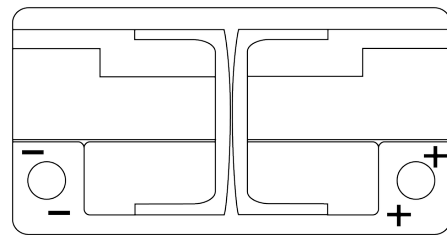

Product overview

Batteries for Cars

Premium EA852

Part number	EA852
Technology	Flooded
EAN/GTIN	3661024034296
Voltage	12 V
Capacity	85 Ah
CCA	800 A
Length	315 mm
Width	175 mm
Height	175 mm
Box size	LB4
Polarity	ETN 0
Terminal Type	EN taper post
Hold Down	B13
Weights (subject of variation)	18.60 kg

Polarity

Terminal Type

Positive Terminal

Negative Terminal

Hold Down

Design, features and specifications are subject to change without notice. We disclaim any representation or warranty, express or implied, concerning the data or recommendations, and in no event shall be liable for any loss or damage claimed to have arisen as a result. Some products may not be available in your local market.