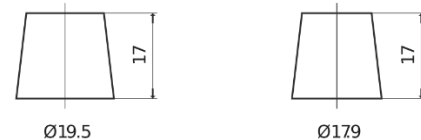

Terminal Type