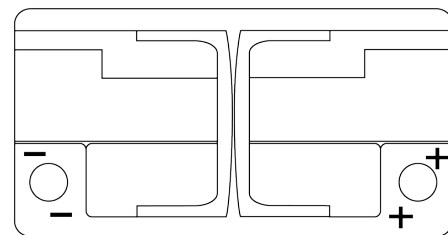

Product overview

Batteries for Cars

Premium EA852

Part number	EA852
Technology	Flooded
EAN/GTIN	3661024034296
Voltage	12 V
Capacity	85 Ah
CCA	800 A
Length	315 mm
Width	175 mm
Height	175 mm
Box size	LB4
Polarity	ETN 0
Terminal Type	EN taper post
Hold Down	B13
Weights (subject of variation)	18.60 kg

Polarity

Terminal Type

Positive Terminal

Negative Terminal

Hold Down

Design, features and specifications are subject to change without notice. We disclaim any representation or warranty, express or implied, concerning the data or recommendations, and in no event shall be liable for any loss or damage claimed to have arisen as a result. Some products may not be available in your local market.