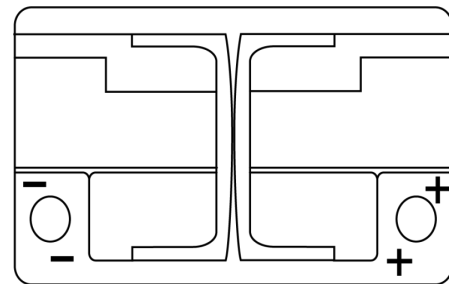

**Product overview**

Batteries for Cars

**AGM TK700**

Part number	TK700
Technology	AGM
EAN/GTIN	3661024055710
Voltage	12 V
Capacity	70.0 Ah
CCA	760 A
Length	278 mm
Width	175 mm
Height	190 mm
Box size	L03
Polarity	ETN 0
Terminal Type	EN taper post
Hold Down	B13
Weights (subject of variation)	20.60 kg

**Polarity**

**Terminal Type**

Positive Terminal

Negative Terminal

**Hold Down**

Design, features and specifications are subject to change without notice. We disclaim any representation or warranty, express or implied, concerning the data or recommendations, and in no event shall be liable for any loss or damage claimed to have arisen as a result. Some products may not be available in your local market.