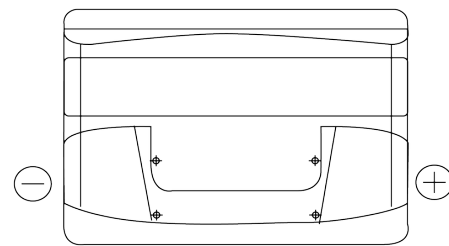

**Product overview**

Batteries for Cars

**Excell EB802**

Part number	EB802
Technology	Flooded
EAN/GTIN	3661024034654
Voltage	12 V
Capacity	80 Ah
CCA	700 A
Length	315 mm
Width	175 mm
Height	175 mm
Box size	LB4
Polarity	ETN 0
Terminal Type	EN taper post
Hold Down	B13
Weights (subject of variation)	17.80 kg

**Polarity**

**Terminal Type**

Positive Terminal

Negative Terminal

**Hold Down**

Design, features and specifications are subject to change without notice. We disclaim any representation or warranty, express or implied, concerning the data or recommendations, and in no event shall be liable for any loss or damage claimed to have arisen as a result. Some products may not be available in your local market.