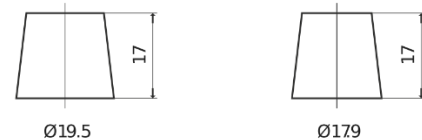

**Product overview**

Batteries for Cars

**Premium EA722**

Part number	EA722
Technology	Flooded
EAN/GTIN	3661024034289
Voltage	12 V
Capacity	72 Ah
CCA	720 A
Length	278 mm
Width	175 mm
Height	175 mm
Box size	LB3
Polarity	ETN 0
Terminal Type	EN taper post
Hold Down	B13
Weights (subject of variation)	15.90 kg

**Polarity**

**Terminal Type**

Positive Terminal

Negative Terminal

**Hold Down**

Design, features and specifications are subject to change without notice. We disclaim any representation or warranty, express or implied, concerning the data or recommendations, and in no event shall be liable for any loss or damage claimed to have arisen as a result. Some products may not be available in your local market.