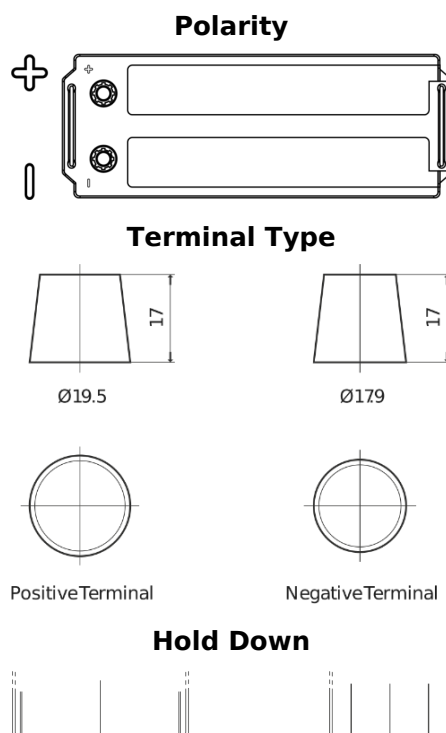

**Product overview**

Batteries for Trucks, Buses, Construction, Agriculture

**PowerPRO Agri&Construction TJ1523**

Part number	TJ1523
Technology	Flooded
EAN/GTIN	3661024056724
Voltage	12 V
Capacity	152.0 Ah
CCA	1130 A
Length	513 mm
Width	189 mm
Height	223 mm
Box size	D04
Polarity	ETN 3
Terminal Type	EN taper post
Hold Down	B0
Weights (subject of variation)	40.30 kg