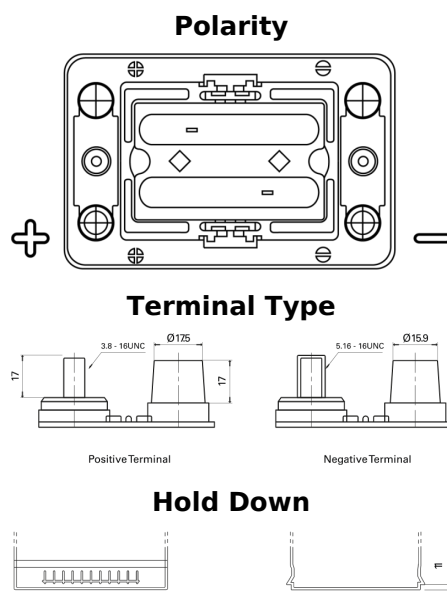

Product overview

Batteries for Trucks, Buses, Construction, Agriculture

PowerPRO Agri&Construction TJ050C

Part number	TJ050C
Technology	AGM
EAN/GTIN	3661024056793
Voltage	12 V
Capacity	50.0 Ah
CCA	800 A
Length	260 mm
Width	173 mm
Height	206 mm
Box size	G34
Polarity	ETN 1
Terminal Type	SAE M 3/8"- 5/16" taper&stud
Hold Down	B7
Weights (subject of variation)	17.90 kg