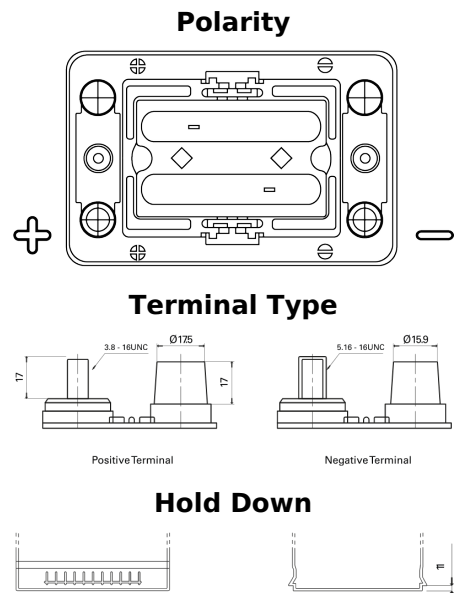

Product overview

Batteries for Trucks, Buses, Construction, Agriculture

PowerPRO Agri&Construction TJ050C

Part number	TJ050C
Technology	AGM
EAN/GTIN	3661024056793
Voltage	12 V
Capacity	50.0 Ah
CCA	800 A
Length	260 mm
Width	173 mm
Height	206 mm
Box size	G34
Polarity	ETN 1
Terminal Type	SAE M 3/8" - 5/16" taper&stud
Hold Down	B7
Weights (subject of variation)	17.90 kg