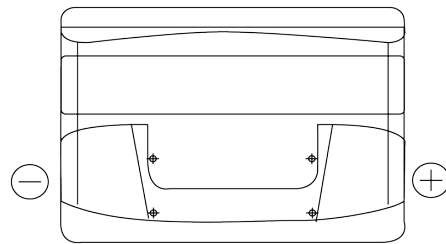

**Product overview**

Batteries for Cars

**Formula FB712**

Part number	FB712
Technology	Flooded
EAN/GTIN	3661024044646
Voltage	12 V
Capacity	71 Ah
CCA	670 A
Length	278 mm
Width	175 mm
Height	175 mm
Box size	LB3
Polarity	ETN 0
Terminal Type	EN taper post
Hold Down	B13
Weights (subject of variation)	15.30 kg

**Polarity**

**Terminal Type**

Positive Terminal

Negative Terminal

**Hold Down**

Design, features and specifications are subject to change without notice. We disclaim any representation or warranty, express or implied, concerning the data or recommendations, and in no event shall be liable for any loss or damage claimed to have arisen as a result. Some products may not be available in your local market.