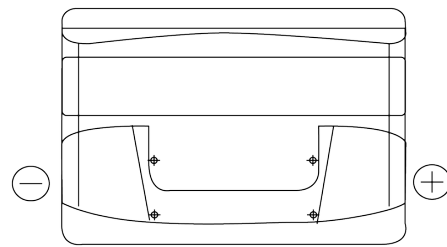

Product overview

Batteries for Cars

Excell EB712

Part number	EB712
Technology	Flooded
EAN/GTIN	3661024034647
Voltage	12 V
Capacity	71 Ah
CCA	670 A
Length	278 mm
Width	175 mm
Height	175 mm
Box size	LB3
Polarity	ETN 0
Terminal Type	EN taper post
Hold Down	B13
Weights (subject of variation)	15.30 kg

Polarity

Terminal Type

Positive Terminal

Negative Terminal

Hold Down

Design, features and specifications are subject to change without notice. We disclaim any representation or warranty, express or implied, concerning the data or recommendations, and in no event shall be liable for any loss or damage claimed to have arisen as a result. Some products may not be available in your local market.