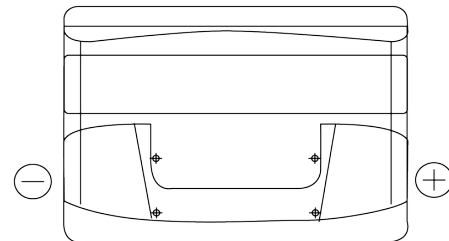

Product overview

Batteries for Cars

Power DB712

Part number	DB712
Technology	Flooded
EAN/GTIN	3661024024648
Voltage	12 V
Capacity	71 Ah
CCA	670 A
Length	278 mm
Width	175 mm
Height	175 mm
Box size	LB3
Polarity	ETN 0
Terminal Type	EN taper post
Hold Down	B13
Weights (subject of variation)	15.30 kg

Polarity

Terminal Type

Positive Terminal

Negative Terminal

Hold Down

Design, features and specifications are subject to change without notice. We disclaim any representation or warranty, express or implied, concerning the data or recommendations, and in no event shall be liable for any loss or damage claimed to have arisen as a result. Some products may not be available in your local market.