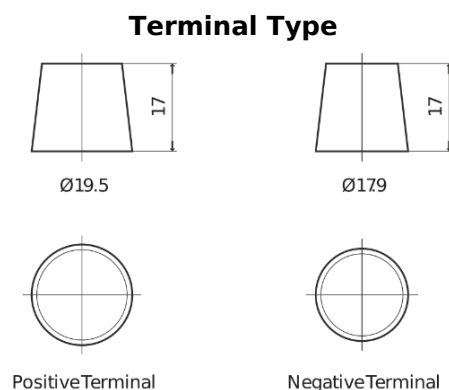

Product overview

Batteries for Trucks, Buses, Construction, Agriculture

StartPRO TG2253

Part number	TG2253
Technology	Flooded
EAN/GTIN	3661024057431
Voltage	12 V
Capacity	225.0 Ah
CCA	1200 A
Length	518 mm
Width	274 mm
Height	240 mm
Box size	D06
Polarity	ETN 3
Terminal Type	EN taper post
Hold Down	B0
Weights (subject of variation)	54.90 kg