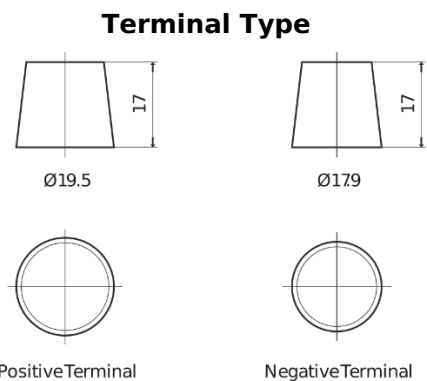

Product overview

Batteries for Trucks, Buses, Construction, Agriculture

StartPRO TG2253

Part number	TG2253
Technology	Flooded
EAN/GTIN	3661024057431
Voltage	12 V
Capacity	225.0 Ah
CCA	1200 A
Length	518 mm
Width	274 mm
Height	240 mm
Box size	D06
Polarity	ETN 3
Terminal Type	EN taper post
Hold Down	B0
Weights (subject of variation)	54.90 kg