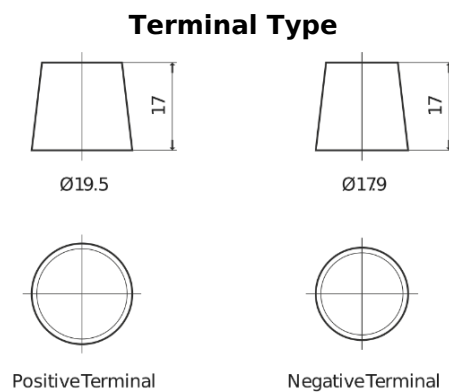

Product overview

Batteries for Trucks, Buses, Construction, Agriculture

StartPRO TG1803

Part number	TG1803
Technology	Flooded
EAN/GTIN	3661024055444
Voltage	12 V
Capacity	180.0 Ah
CCA	1000 A
Length	513 mm
Width	223 mm
Height	223 mm
Box size	D05
Polarity	ETN 3
Terminal Type	EN taper post
Hold Down	B0
Weights (subject of variation)	42.80 kg