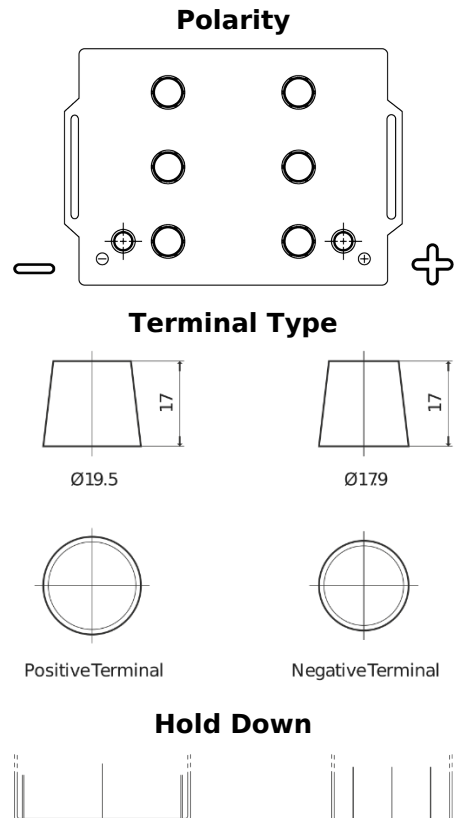

Product overview

Batteries for Trucks, Buses, Construction, Agriculture

StartPRO TG145A

Part number	TG145A
Technology	Flooded
EAN/GTIN	3661024055550
Voltage	12 V
Capacity	145.0 Ah
CCA	1000 A
Length	360 mm
Width	253 mm
Height	240 mm
Box size	F21
Polarity	ETN 6
Terminal Type	EN taper post
Hold Down	B0
Weights (subject of variation)	38.10 kg