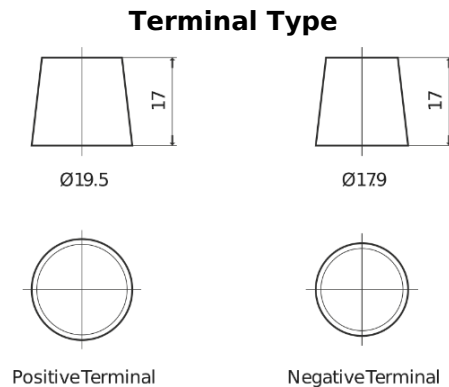

**Product overview**

Batteries for Trucks, Buses, Construction, Agriculture

**StartPRO TG1406**

Part number	TG1406
Technology	Flooded
EAN/GTIN	3661024055499
Voltage	12 V
Capacity	140.0 Ah
CCA	800 A
Length	510 mm
Width	175 mm
Height	225 mm
Box size	D08
Polarity	ETN 4
Terminal Type	EN taper post
Hold Down	B3
Weights (subject of variation)	33.50 kg