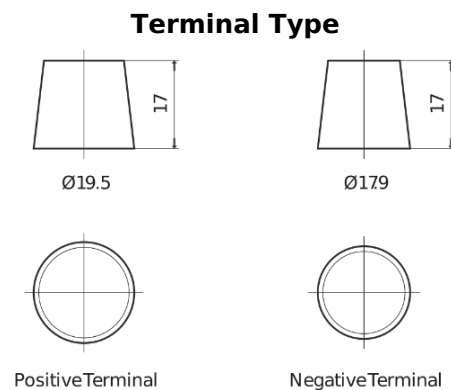

Product overview

Batteries for Trucks, Buses, Construction, Agriculture

StartPRO TG1406

| | |
|--------------------------------|---------------|
| Part number | TG1406 |
| Technology | Flooded |
| EAN/GTIN | 3661024055499 |
| Voltage | 12 V |
| Capacity | 140.0 Ah |
| CCA | 800 A |
| Length | 510 mm |
| Width | 175 mm |
| Height | 225 mm |
| Box size | D08 |
| Polarity | ETN 4 |
| Terminal Type | EN taper post |
| Hold Down | B3 |
| Weights (subject of variation) | 33.50 kg |