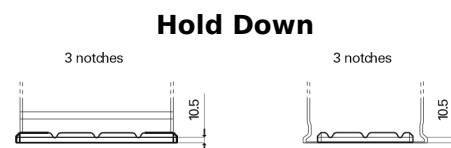

Product overview

Batteries for Trucks, Buses, Construction, Agriculture

StartPRO TG1406

| | |
|--------------------------------|---------------|
| Part number | TG1406 |
| Technology | Flooded |
| EAN/GTIN | 3661024055499 |
| Voltage | 12 V |
| Capacity | 140.0 Ah |
| CCA | 800 A |
| Length | 510 mm |
| Width | 175 mm |
| Height | 225 mm |
| Box size | D08 |
| Polarity | ETN 4 |
| Terminal Type | EN taper post |
| Hold Down | B3 |
| Weights (subject of variation) | 33.50 kg |