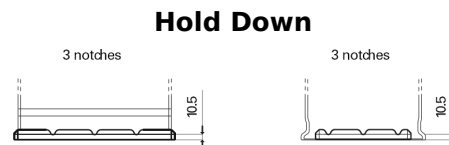

**Product overview**

Batteries for Trucks, Buses, Construction, Agriculture

**StartPRO TG1406**

Part number	TG1406
Technology	Flooded
EAN/GTIN	3661024055499
Voltage	12 V
Capacity	140.0 Ah
CCA	800 A
Length	510 mm
Width	175 mm
Height	225 mm
Box size	D08
Polarity	ETN 4
Terminal Type	EN taper post
Hold Down	B3
Weights (subject of variation)	33.50 kg