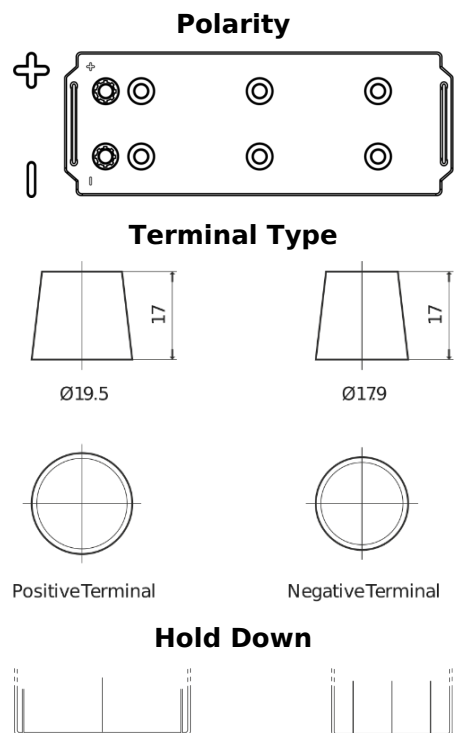

**Product overview**

Batteries for Trucks, Buses, Construction, Agriculture

**StartPRO TG1403**

Part number	TG1403
Technology	Flooded
EAN/GTIN	3661024055420
Voltage	12 V
Capacity	140.0 Ah
CCA	800 A
Length	513 mm
Width	189 mm
Height	223 mm
Box size	D04
Polarity	ETN 3
Terminal Type	EN taper post
Hold Down	B0
Weights (subject of variation)	34.10 kg