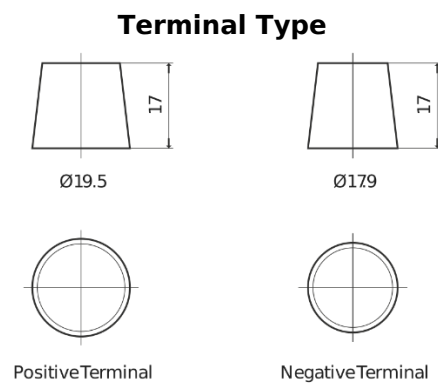

**Product overview**

Batteries for Trucks, Buses, Construction, Agriculture

**StartPRO TG1403**

Part number	TG1403
Technology	Flooded
EAN/GTIN	3661024055420
Voltage	12 V
Capacity	140.0 Ah
CCA	800 A
Length	513 mm
Width	189 mm
Height	223 mm
Box size	D04
Polarity	ETN 3
Terminal Type	EN taper post
Hold Down	B0
Weights (subject of variation)	34.10 kg