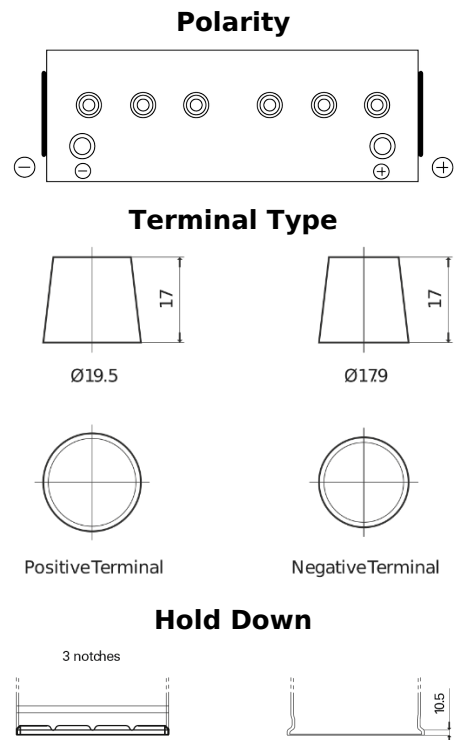

Product overview

Batteries for Trucks, Buses, Construction, Agriculture

StartPRO TG1402

Part number	TG1402
Technology	Flooded
EAN/GTIN	3661024055345
Voltage	12 V
Capacity	140.0 Ah
CCA	900 A
Length	508 mm
Width	175 mm
Height	205 mm
Box size	ATM
Polarity	ETN 0
Terminal Type	EN taper post
Hold Down	B1
Weights (subject of variation)	33.80 kg