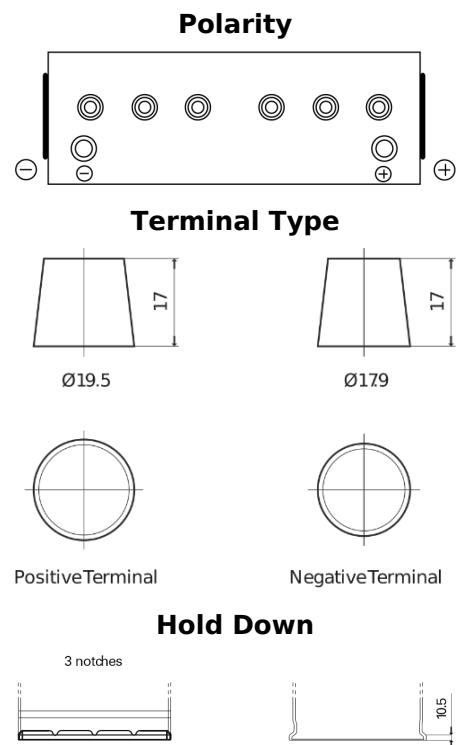

**Product overview**

Batteries for Trucks, Buses, Construction, Agriculture

**StartPRO TG1402**

Part number	TG1402
Technology	Flooded
EAN/GTIN	3661024055345
Voltage	12 V
Capacity	140.0 Ah
CCA	900 A
Length	508 mm
Width	175 mm
Height	205 mm
Box size	ATM
Polarity	ETN 0
Terminal Type	EN taper post
Hold Down	B1
Weights (subject of variation)	33.80 kg