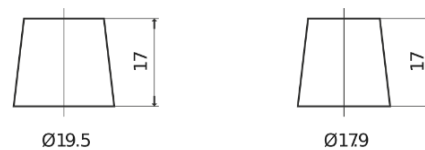

Terminal Type