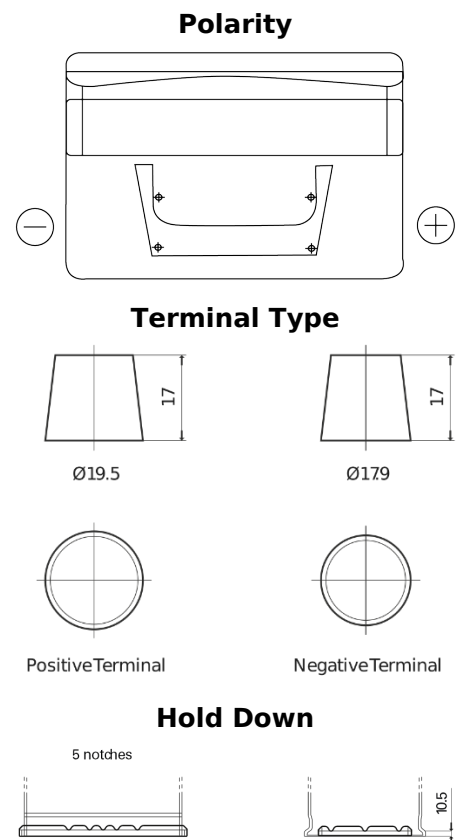

Product overview

Batteries for Cars

Standard TC652

Part number	TC652
Technology	Flooded
EAN/GTIN	3661024054867
Voltage	12 V
Capacity	65 Ah
CCA	540 A
Length	278 mm
Width	175 mm
Height	175 mm
Box size	LB3
Polarity	ETN 0
Terminal Type	EN taper post
Hold Down	B13
Weights (subject of variation)	14.50 kg