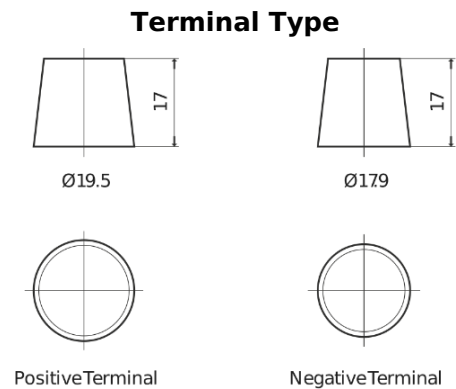

**Product overview**

Batteries for Trucks, Buses, Construction, Agriculture

**StartPRO TG1353**

Part number	TG1353
Technology	Flooded
EAN/GTIN	3661024055543
Voltage	12 V
Capacity	135.0 Ah
CCA	1000 A
Length	514 mm
Width	218 mm
Height	210 mm
Box size	DB9
Polarity	ETN 3
Terminal Type	EN taper post
Hold Down	B0
Weights (subject of variation)	39.80 kg