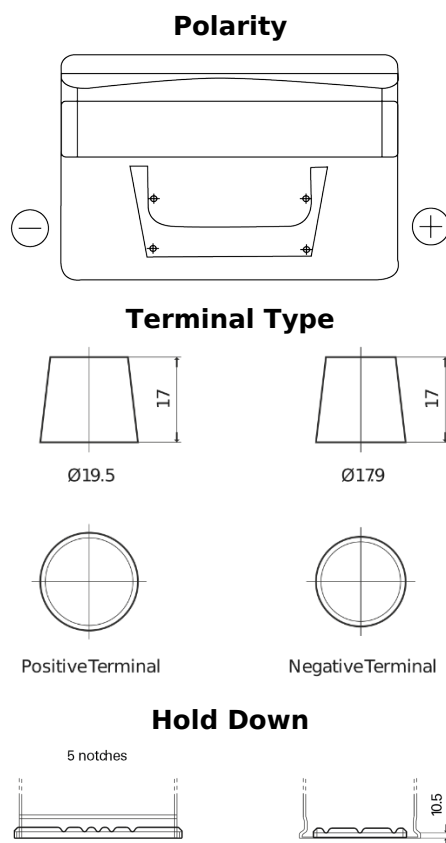

Product overview

Batteries for Cars

Standard FC652

Part number	FC652
Technology	Flooded
EAN/GTIN	3661024044868
Voltage	12 V
Capacity	65 Ah
CCA	540 A
Length	278 mm
Width	175 mm
Height	175 mm
Box size	LB3
Polarity	ETN 0
Terminal Type	EN taper post
Hold Down	B13
Weights (subject of variation)	14.50 kg