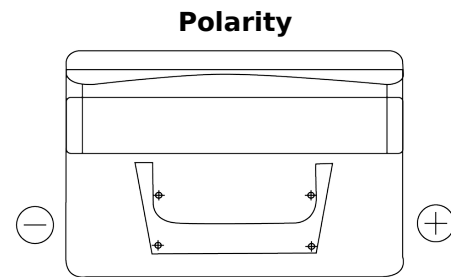

Product overview

Batteries for Cars

Classic EC652

Part number	EC652
Technology	Flooded
EAN/GTIN	3661024034869
Voltage	12 V
Capacity	65 Ah
CCA	540 A
Length	278 mm
Width	175 mm
Height	175 mm
Box size	LB3
Polarity	ETN 0
Terminal Type	EN taper post
Hold Down	B13
Weights (subject of variation)	14.50 kg