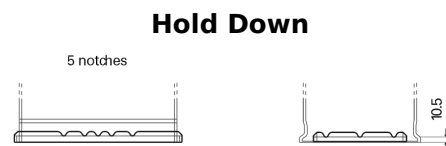

Product overview

Batteries for Cars

Classic EC652

Part number	EC652
Technology	Flooded
EAN/GTIN	3661024034869
Voltage	12 V
Capacity	65 Ah
CCA	540 A
Length	278 mm
Width	175 mm
Height	175 mm
Box size	LB3
Polarity	ETN 0
Terminal Type	EN taper post
Hold Down	B13
Weights (subject of variation)	14.50 kg