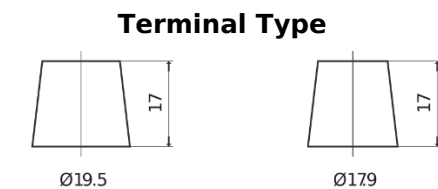

Product overview

Batteries for Cars

Classic EC652

Part number	EC652
Technology	Flooded
EAN/GTIN	3661024034869
Voltage	12 V
Capacity	65 Ah
CCA	540 A
Length	278 mm
Width	175 mm
Height	175 mm
Box size	LB3
Polarity	ETN 0
Terminal Type	EN taper post
Hold Down	B13
Weights (subject of variation)	14.50 kg