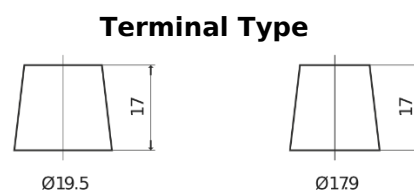

**Product overview**

Batteries for Trucks, Buses, Construction, Agriculture

**StartPRO TG1203**

Part number	TG1203
Technology	Flooded
EAN/GTIN	3661024056816
Voltage	12 V
Capacity	120.0 Ah
CCA	680 A
Length	513 mm
Width	189 mm
Height	223 mm
Box size	D04
Polarity	ETN 3
Terminal Type	EN taper post
Hold Down	B0
Weights (subject of variation)	32.50 kg