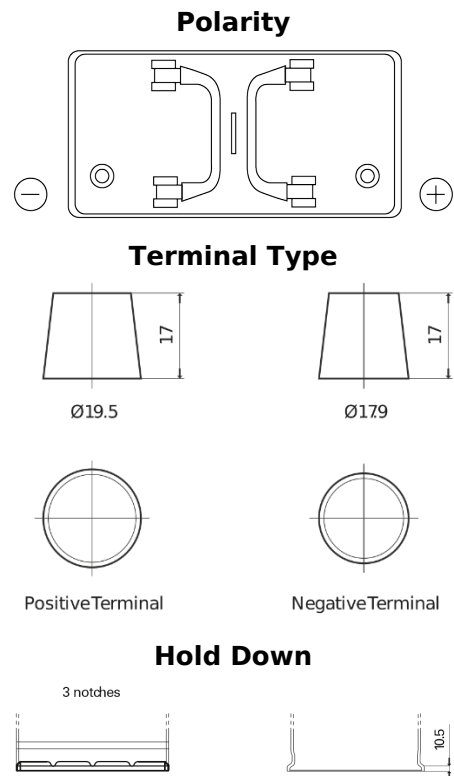

**Product overview**

Batteries for Trucks, Buses, Construction, Agriculture

**StartPRO TG1102**

Part number	TG1102
Technology	Flooded
EAN/GTIN	3661024055390
Voltage	12 V
Capacity	110.0 Ah
CCA	750 A
Length	349 mm
Width	175 mm
Height	235 mm
Box size	D02
Polarity	ETN 0
Terminal Type	EN taper post
Hold Down	B1
Weights (subject of variation)	25.40 kg