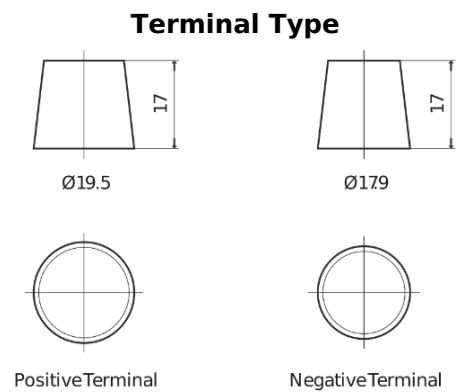

Product overview

Batteries for Trucks, Buses, Construction, Agriculture

StartPRO TG1102

| | |
|--------------------------------|---------------|
| Part number | TG1102 |
| Technology | Flooded |
| EAN/GTIN | 3661024055390 |
| Voltage | 12 V |
| Capacity | 110.0 Ah |
| CCA | 750 A |
| Length | 349 mm |
| Width | 175 mm |
| Height | 235 mm |
| Box size | D02 |
| Polarity | ETN 0 |
| Terminal Type | EN taper post |
| Hold Down | B1 |
| Weights (subject of variation) | 25.40 kg |