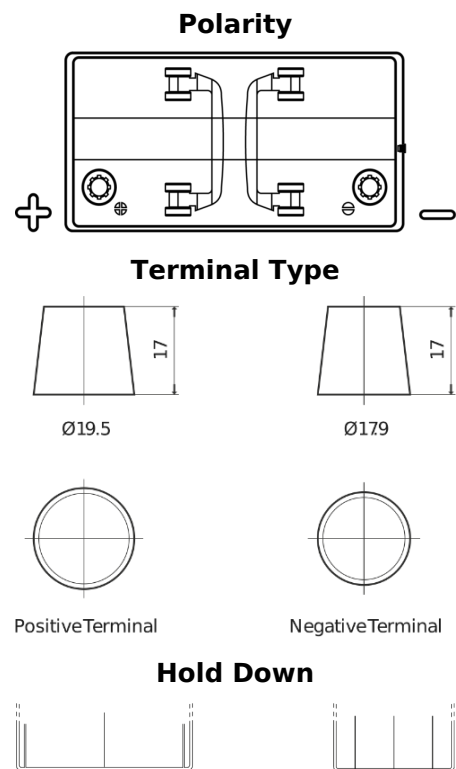

**Product overview**

Batteries for Trucks, Buses, Construction, Agriculture

**StartPRO TG1101**

Part number	TG1101
Technology	Flooded
EAN/GTIN	3661024055383
Voltage	12 V
Capacity	110.0 Ah
CCA	750 A
Length	349 mm
Width	175 mm
Height	235 mm
Box size	D02
Polarity	ETN 1
Terminal Type	EN taper post
Hold Down	B0
Weights (subject of variation)	25.40 kg