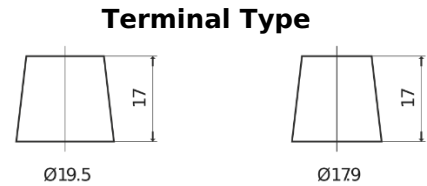

Product overview

Batteries for Trucks, Buses, Construction, Agriculture

StartPRO TG1101

Part number	TG1101
Technology	Flooded
EAN/GTIN	3661024055383
Voltage	12 V
Capacity	110.0 Ah
CCA	750 A
Length	349 mm
Width	175 mm
Height	235 mm
Box size	D02
Polarity	ETN 1
Terminal Type	EN taper post
Hold Down	B0
Weights (subject of variation)	25.40 kg