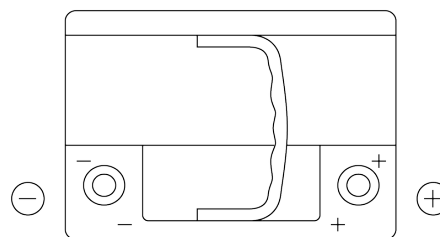

Product overview

Batteries for Cars

Premium EA612

Part number	EA612
Technology	Flooded
EAN/GTIN	3661024034272
Voltage	12 V
Capacity	61 Ah
CCA	600 A
Length	242 mm
Width	175 mm
Height	175 mm
Box size	LB2
Polarity	ETN 0
Terminal Type	EN taper post
Hold Down	B13
Weights (subject of variation)	14.00 kg

Polarity

Terminal Type

Positive Terminal

Negative Terminal

Hold Down

Design, features and specifications are subject to change without notice. We disclaim any representation or warranty, express or implied, concerning the data or recommendations, and in no event shall be liable for any loss or damage claimed to have arisen as a result. Some products may not be available in your local market.