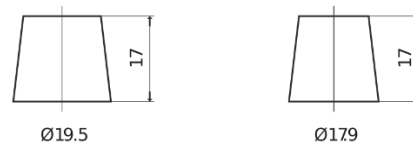

Product overview

Batteries for Cars

Premium EA612

Part number	EA612
Technology	Flooded
EAN/GTIN	3661024034272
Voltage	12 V
Capacity	61 Ah
CCA	600 A
Length	242 mm
Width	175 mm
Height	175 mm
Box size	LB2
Polarity	ETN 0
Terminal Type	EN taper post
Hold Down	B13
Weights (subject of variation)	14.00 kg

Polarity

Terminal Type

Positive Terminal

Negative Terminal

Hold Down

Design, features and specifications are subject to change without notice. We disclaim any representation or warranty, express or implied, concerning the data or recommendations, and in no event shall be liable for any loss or damage claimed to have arisen as a result. Some products may not be available in your local market.