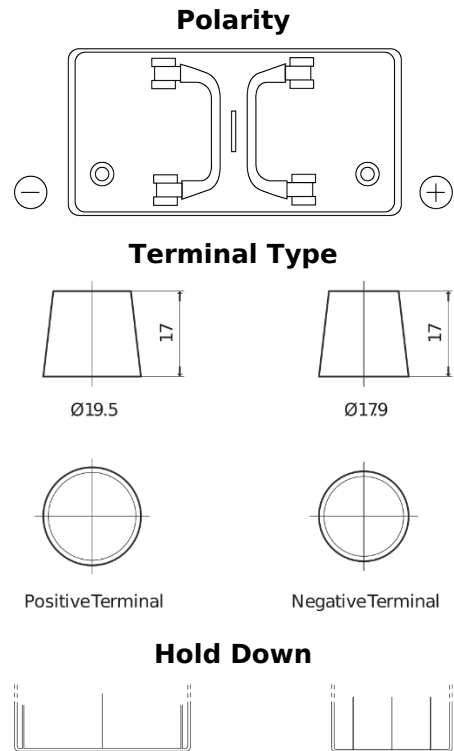

Product overview

Batteries for Trucks, Buses, Construction, Agriculture

StartPRO TG1100

Part number	TG1100
Technology	Flooded
EAN/GTIN	3661024055376
Voltage	12 V
Capacity	110.0 Ah
CCA	750 A
Length	349 mm
Width	175 mm
Height	235 mm
Box size	D02
Polarity	ETN 0
Terminal Type	EN taper post
Hold Down	B0
Weights (subject of variation)	25.40 kg