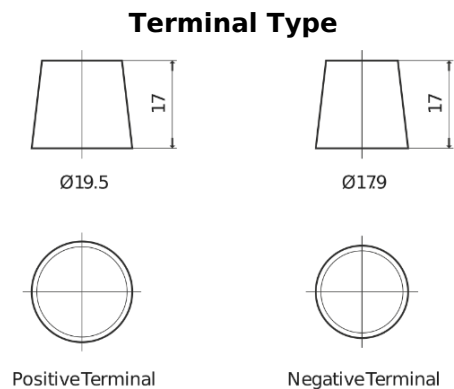

**Product overview**

Batteries for Trucks, Buses, Construction, Agriculture

**PowerPRO TF2353**

Part number	TF2353
Technology	Flooded
EAN/GTIN	3661024055321
Voltage	12 V
Capacity	235.0 Ah
CCA	1300 A
Length	518 mm
Width	274 mm
Height	240 mm
Box size	D06
Polarity	ETN 3
Terminal Type	EN taper post
Hold Down	B0
Weights (subject of variation)	56.30 kg