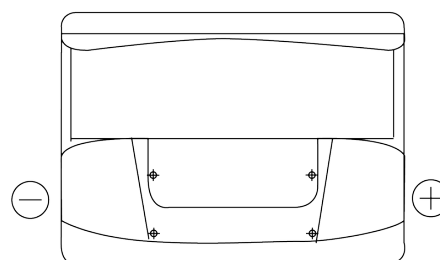

**Product overview**

Batteries for Cars

**Technica TB602**

Part number	TB602
Technology	Flooded
EAN/GTIN	3661024054638
Voltage	12 V
Capacity	60 Ah
CCA	540 A
Length	242 mm
Width	175 mm
Height	175 mm
Box size	LB2
Polarity	ETN 0
Terminal Type	EN taper post
Hold Down	B13
Weights (subject of variation)	12.90 kg

**Polarity**

**Terminal Type**

Positive Terminal

Negative Terminal

**Hold Down**

Design, features and specifications are subject to change without notice. We disclaim any representation or warranty, express or implied, concerning the data or recommendations, and in no event shall be liable for any loss or damage claimed to have arisen as a result. Some products may not be available in your local market.