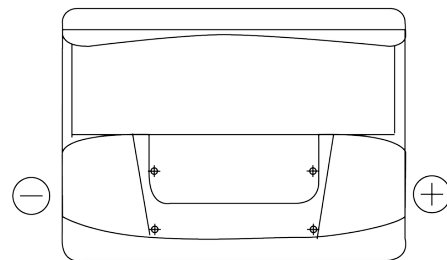

Product overview

Batteries for Cars

Technica TB602

Part number	TB602
Technology	Flooded
EAN/GTIN	3661024054638
Voltage	12 V
Capacity	60 Ah
CCA	540 A
Length	242 mm
Width	175 mm
Height	175 mm
Box size	LB2
Polarity	ETN 0
Terminal Type	EN taper post
Hold Down	B13
Weights (subject of variation)	12.90 kg

Polarity

Terminal Type

Ø19.5

Ø17.9

Positive Terminal

Negative Terminal

Hold Down

5 notches