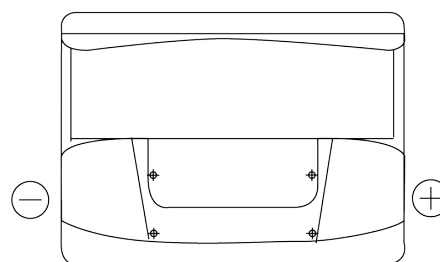

**Product overview**

Batteries for Cars

**Formula FB602**

Part number	FB602
Technology	Flooded
EAN/GTIN	3661024044639
Voltage	12 V
Capacity	60 Ah
CCA	540 A
Length	242 mm
Width	175 mm
Height	175 mm
Box size	LB2
Polarity	ETN 0
Terminal Type	EN taper post
Hold Down	B13
Weights (subject of variation)	12.90 kg

**Polarity**

**Terminal Type**

Positive Terminal

Negative Terminal

**Hold Down**

Design, features and specifications are subject to change without notice. We disclaim any representation or warranty, express or implied, concerning the data or recommendations, and in no event shall be liable for any loss or damage claimed to have arisen as a result. Some products may not be available in your local market.