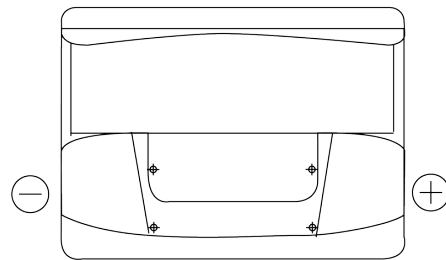

Product overview

Batteries for Cars

Formula FB602

Part number	FB602
Technology	Flooded
EAN/GTIN	3661024044639
Voltage	12 V
Capacity	60 Ah
CCA	540 A
Length	242 mm
Width	175 mm
Height	175 mm
Box size	LB2
Polarity	ETN 0
Terminal Type	EN taper post
Hold Down	B13
Weights (subject of variation)	12.90 kg

Polarity

Terminal Type

Positive Terminal

Negative Terminal

Hold Down

Design, features and specifications are subject to change without notice. We disclaim any representation or warranty, express or implied, concerning the data or recommendations, and in no event shall be liable for any loss or damage claimed to have arisen as a result. Some products may not be available in your local market.