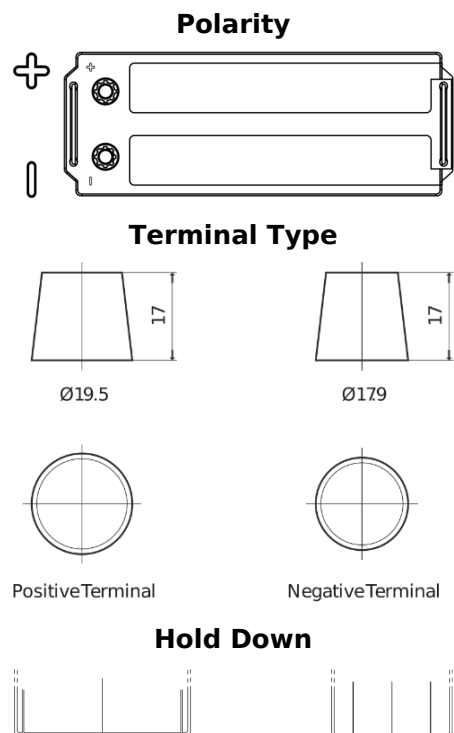

**Product overview**

Batteries for Trucks, Buses, Construction, Agriculture

**PowerPRO TF1453**

|                                |               |
|--------------------------------|---------------|
| Part number                    | TF1453        |
| Technology                     | Flooded       |
| EAN/GTIN                       | 3661024055307 |
| Voltage                        | 12 V          |
| Capacity                       | 145.0 Ah      |
| CCA                            | 900 A         |
| Length                         | 513 mm        |
| Width                          | 189 mm        |
| Height                         | 223 mm        |
| Box size                       | D04           |
| Polarity                       | ETN 3         |
| Terminal Type                  | EN taper post |
| Hold Down                      | B0            |
| Weights (subject of variation) | 35.90 kg      |