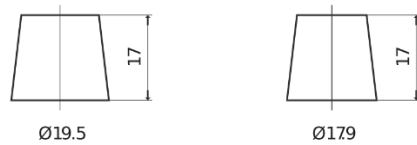

Terminal Type