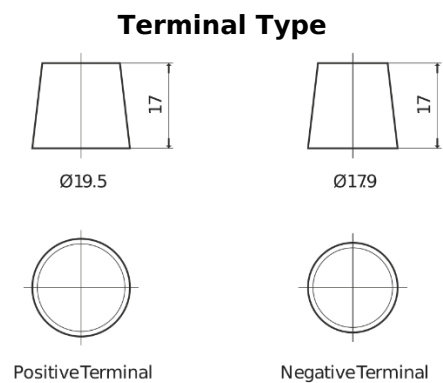

Product overview

Batteries for Trucks, Buses, Construction, Agriculture

PowerPRO TF1453

Part number	TF1453
Technology	Flooded
EAN/GTIN	3661024055307
Voltage	12 V
Capacity	145.0 Ah
CCA	900 A
Length	513 mm
Width	189 mm
Height	223 mm
Box size	D04
Polarity	ETN 3
Terminal Type	EN taper post
Hold Down	B0
Weights (subject of variation)	35.90 kg