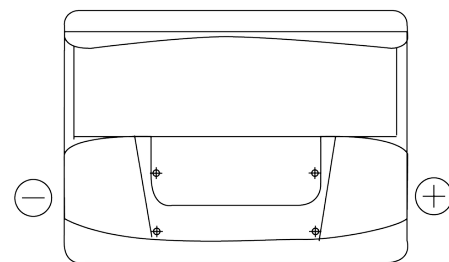

**Product overview**

Batteries for Cars

**Excell EB602**

Part number	EB602
Technology	Flooded
EAN/GTIN	3661024034630
Voltage	12 V
Capacity	60 Ah
CCA	540 A
Length	242 mm
Width	175 mm
Height	175 mm
Box size	LB2
Polarity	ETN 0
Terminal Type	EN taper post
Hold Down	B13
Weights (subject of variation)	12.90 kg

**Polarity**

**Terminal Type**

Positive Terminal

Negative Terminal

**Hold Down**

Design, features and specifications are subject to change without notice. We disclaim any representation or warranty, express or implied, concerning the data or recommendations, and in no event shall be liable for any loss or damage claimed to have arisen as a result. Some products may not be available in your local market.