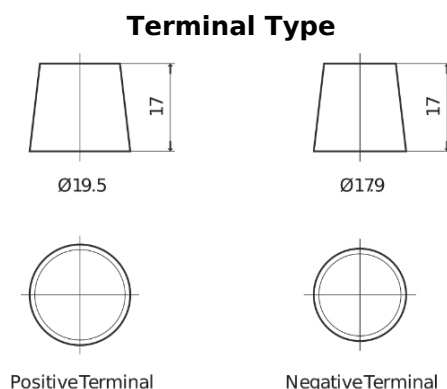

Product overview

Batteries for Trucks, Buses, Construction, Agriculture

PowerPRO TF1251

| | |
|--------------------------------|---------------|
| Part number | TF1251 |
| Technology | Flooded |
| EAN/GTIN | 3661024057684 |
| Voltage | 12 V |
| Capacity | 125.0 Ah |
| CCA | 850 A |
| Length | 349 mm |
| Width | 175 mm |
| Height | 285 mm |
| Box size | D03 |
| Polarity | ETN 1 |
| Terminal Type | EN taper post |
| Hold Down | B0 |
| Weights (subject of variation) | 31.00 kg |