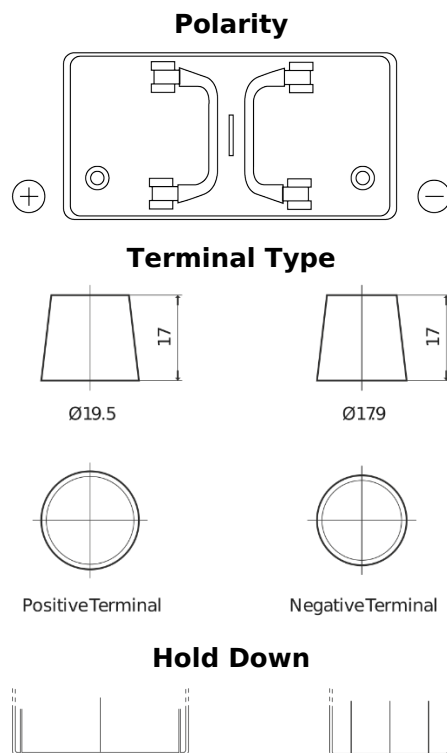

Product overview

Batteries for Trucks, Buses, Construction, Agriculture

PowerPRO TF1251

Part number	TF1251
Technology	Flooded
EAN/GTIN	3661024057684
Voltage	12 V
Capacity	125.0 Ah
CCA	850 A
Length	349 mm
Width	175 mm
Height	285 mm
Box size	D03
Polarity	ETN 1
Terminal Type	EN taper post
Hold Down	B0
Weights (subject of variation)	31.00 kg