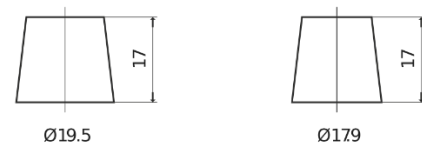

**Product overview**

Batteries for Cars

**Excell EB602**

Part number	EB602
Technology	Flooded
EAN/GTIN	3661024034630
Voltage	12 V
Capacity	60 Ah
CCA	540 A
Length	242 mm
Width	175 mm
Height	175 mm
Box size	LB2
Polarity	ETN 0
Terminal Type	EN taper post
Hold Down	B13
Weights (subject of variation)	12.90 kg

**Polarity**

**Terminal Type**

Positive Terminal

Negative Terminal

**Hold Down**

Design, features and specifications are subject to change without notice. We disclaim any representation or warranty, express or implied, concerning the data or recommendations, and in no event shall be liable for any loss or damage claimed to have arisen as a result. Some products may not be available in your local market.