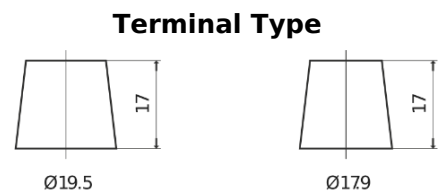

Product overview

Batteries for Trucks, Buses, Construction, Agriculture

PowerPRO TF1250

Part number	TF1250
Technology	Flooded
EAN/GTIN	3661024057677
Voltage	12 V
Capacity	125.0 Ah
CCA	850 A
Length	349 mm
Width	175 mm
Height	285 mm
Box size	D03
Polarity	ETN 0
Terminal Type	EN taper post
Hold Down	B0
Weights (subject of variation)	31.00 kg