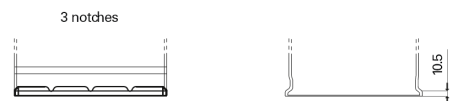

Product overview

Batteries for Trucks, Buses, Construction, Agriculture

PowerPRO TF1202

Part number	TF1202
Technology	Flooded
EAN/GTIN	3661024055277
Voltage	12 V
Capacity	120.0 Ah
CCA	870 A
Length	349 mm
Width	175 mm
Height	235 mm
Box size	D02
Polarity	ETN 0
Terminal Type	EN taper post
Hold Down	B1
Weights (subject of variation)	27.50 kg

Polarity

Terminal Type

Positive Terminal

Negative Terminal

Hold Down

Design, features and specifications are subject to change without notice. We disclaim any representation or warranty, express or implied, concerning the data or recommendations, and in no event shall be liable for any loss or damage claimed to have arisen as a result. Some products may not be available in your local market.