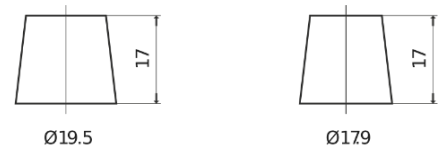

Terminal Type