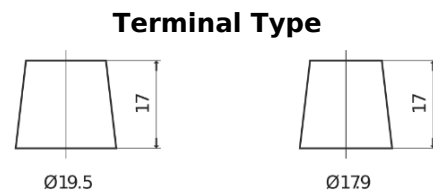

**Product overview**

Batteries for Trucks, Buses, Construction, Agriculture

**StrongPRO EFB+ TE2353**

Part number	TE2353
Technology	EFB
EAN/GTIN	3661024056694
Voltage	12 V
Capacity	235.0 Ah
CCA	1200 A
Length	518 mm
Width	274 mm
Height	240 mm
Box size	D06
Polarity	ETN 3
Terminal Type	EN taper post
Hold Down	B0
Weights (subject of variation)	58.20 kg