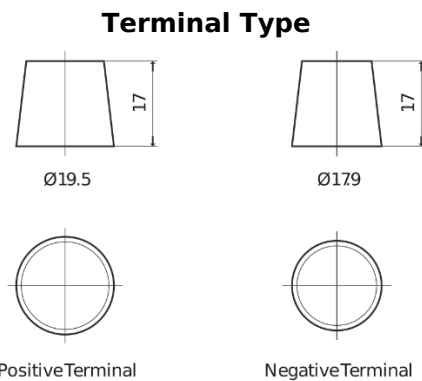

Product overview

Batteries for Trucks, Buses, Construction, Agriculture

StrongPRO EFB+ TE2353

| | |
|--------------------------------|---------------|
| Part number | TE2353 |
| Technology | EFB |
| EAN/GTIN | 3661024056694 |
| Voltage | 12 V |
| Capacity | 235.0 Ah |
| CCA | 1200 A |
| Length | 518 mm |
| Width | 274 mm |
| Height | 240 mm |
| Box size | D06 |
| Polarity | ETN 3 |
| Terminal Type | EN taper post |
| Hold Down | B0 |
| Weights (subject of variation) | 58.20 kg |