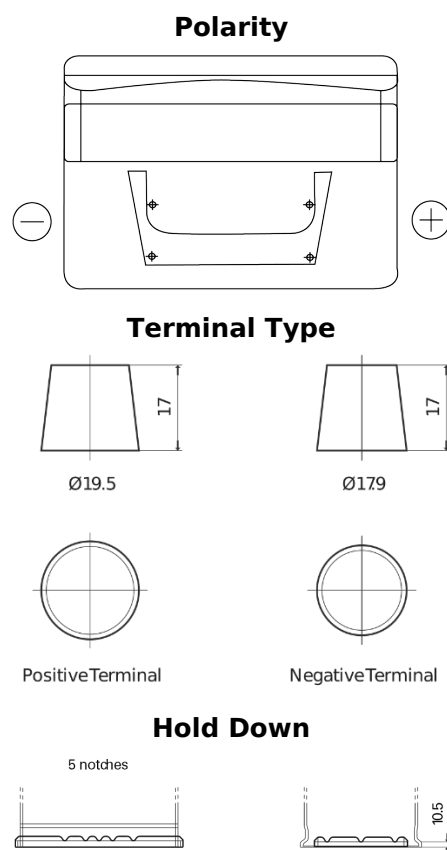

Product overview

Batteries for Cars

Standard TC542

Part number	TC542
Technology	Flooded
EAN/GTIN	3661024054850
Voltage	12 V
Capacity	54 Ah
CCA	500 A
Length	242 mm
Width	175 mm
Height	175 mm
Box size	LB2
Polarity	ETN 0
Terminal Type	EN taper post
Hold Down	B13
Weights (subject of variation)	12.90 kg