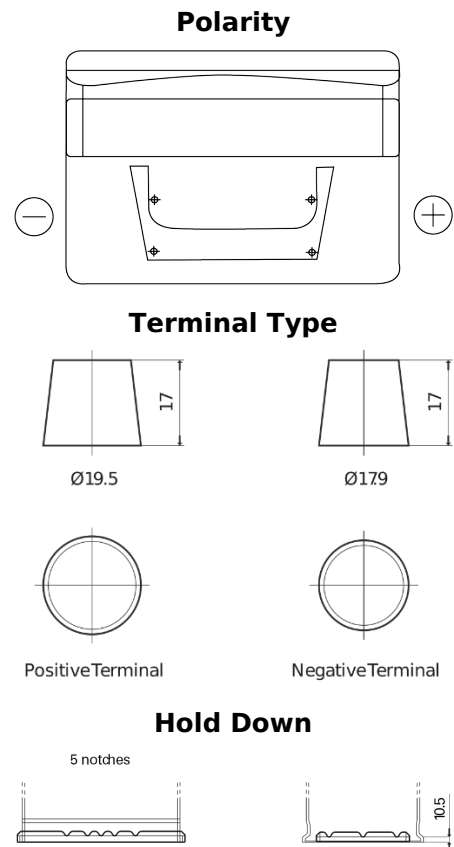

Product overview

Batteries for Cars

Standard FC542

Part number	FC542
Technology	Flooded
EAN/GTIN	3661024044851
Voltage	12 V
Capacity	54 Ah
CCA	500 A
Length	242 mm
Width	175 mm
Height	175 mm
Box size	LB2
Polarity	ETN 0
Terminal Type	EN taper post
Hold Down	B13
Weights (subject of variation)	12.90 kg