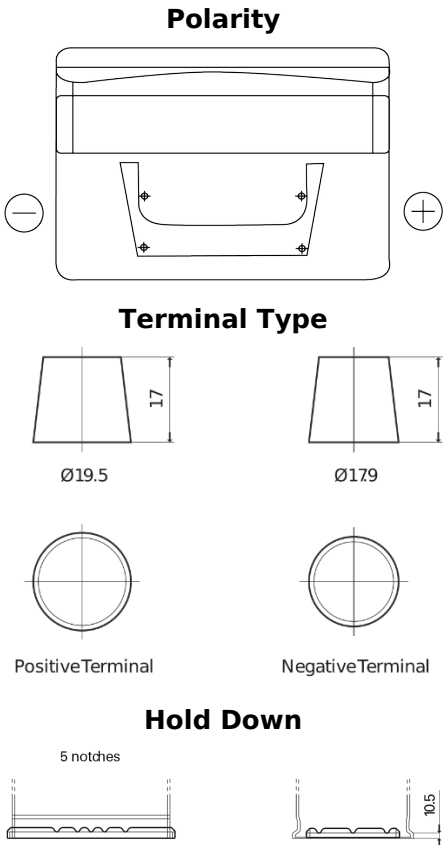

**Product overview**

Batteries for Cars

**Standard FC542**

Part number	FC542
Technology	Flooded
EAN/GTIN	3661024044851
Voltage	12 V
Capacity	54 Ah
CCA	500 A
Length	242 mm
Width	175 mm
Height	175 mm
Box size	LB2
Polarity	ETN 0
Terminal Type	EN taper post
Hold Down	B13
Weights (subject of variation)	12.90 kg