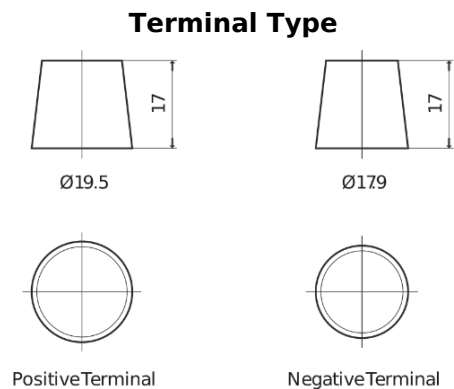

**Product overview**

Batteries for Trucks, Buses, Construction, Agriculture

**Endurance+PRO Gel TD2103**

Part number	TD2103
Technology	GEL
EAN/GTIN	3661024057103
Voltage	12 V
Capacity	210.0 Ah
CCA	1030 A
Length	518 mm
Width	274 mm
Height	240 mm
Box size	D06
Polarity	ETN 3
Terminal Type	EN taper post
Hold Down	B0
Weights (subject of variation)	63.50 kg