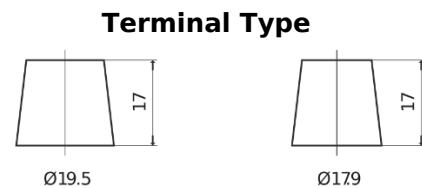

Product overview

Batteries for Trucks, Buses, Construction, Agriculture

Endurance+PRO Gel TD2103

Part number	TD2103
Technology	GEL
EAN/GTIN	3661024057103
Voltage	12 V
Capacity	210.0 Ah
CCA	1030 A
Length	518 mm
Width	274 mm
Height	240 mm
Box size	D06
Polarity	ETN 3
Terminal Type	EN taper post
Hold Down	B0
Weights (subject of variation)	63.50 kg