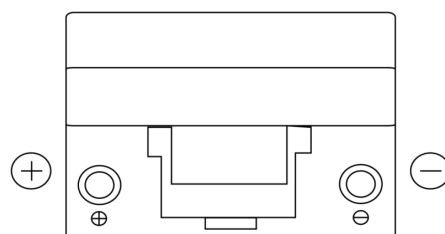

**Product overview**

Batteries for Cars

**Standard TC905**

Part number	TC905
Technology	Flooded
EAN/GTIN	3661024054768
Voltage	12 V
Capacity	90.0 Ah
CCA	680 A
Length	306 mm
Width	173 mm
Height	222 mm
Box size	D31
Polarity	ETN 1
Terminal Type	EN taper post
Hold Down	Korean B1
Weights (subject of variation)	19.90 kg

**Polarity**

**Terminal Type**

**Hold Down**

Design, features and specifications are subject to change without notice. We disclaim any representation or warranty, express or implied, concerning the data or recommendations, and in no event shall be liable for any loss or damage claimed to have arisen as a result. Some products may not be available in your local market.