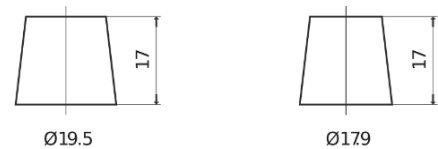

Terminal Type