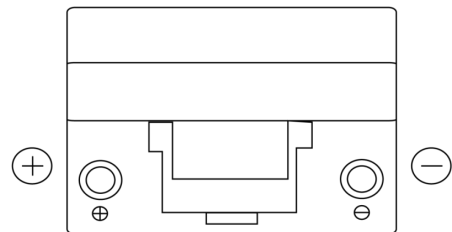

Product overview

Batteries for Cars

Standard TC905

Part number	TC905
Technology	Flooded
EAN/GTIN	3661024054768
Voltage	12 V
Capacity	90.0 Ah
CCA	680 A
Length	306 mm
Width	173 mm
Height	222 mm
Box size	D31
Polarity	ETN 1
Terminal Type	EN taper post
Hold Down	Korean B1
Weights (subject of variation)	19.90 kg

Polarity

Terminal Type

Hold Down

Design, features and specifications are subject to change without notice. We disclaim any representation or warranty, express or implied, concerning the data or recommendations, and in no event shall be liable for any loss or damage claimed to have arisen as a result. Some products may not be available in your local market.