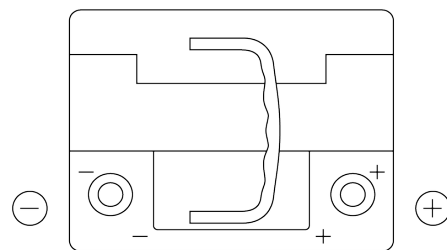

**Product overview**

Batteries for Cars

**Premium EA472**

Part number	EA472
Technology	Flooded
EAN/GTIN	3661024034265
Voltage	12 V
Capacity	47 Ah
CCA	450 A
Length	207 mm
Width	175 mm
Height	175 mm
Box size	LB1
Polarity	ETN 0
Terminal Type	EN taper post
Hold Down	B13
Weights (subject of variation)	11.40 kg

**Polarity**

**Terminal Type**

Positive Terminal

Negative Terminal

**Hold Down**

Design, features and specifications are subject to change without notice. We disclaim any representation or warranty, express or implied, concerning the data or recommendations, and in no event shall be liable for any loss or damage claimed to have arisen as a result. Some products may not be available in your local market.