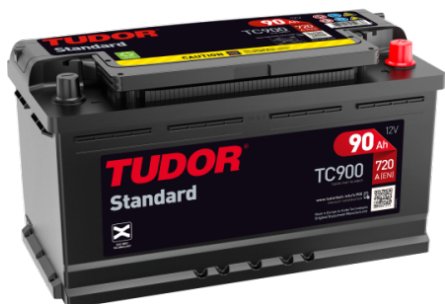

Product overview

Batteries for Cars

Standard TC900

Part number	TC900
Technology	Flooded
EAN/GTIN	3661024054836
Voltage	12 V
Capacity	90.0 Ah
CCA	720 A
Length	353 mm
Width	175 mm
Height	190 mm
Box size	L05
Polarity	ETN 0
Terminal Type	EN taper post
Hold Down	B13
Weights (subject of variation)	20.50 kg