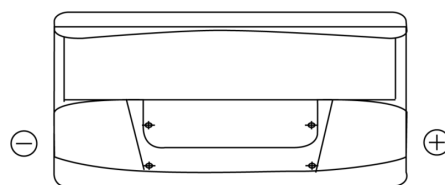

Product overview

Batteries for Cars

Standard TC900

Part number	TC900
Technology	Flooded
EAN/GTIN	3661024054836
Voltage	12 V
Capacity	90.0 Ah
CCA	720 A
Length	353 mm
Width	175 mm
Height	190 mm
Box size	L05
Polarity	ETN 0
Terminal Type	EN taper post
Hold Down	B13
Weights (subject of variation)	20.50 kg

Polarity

Terminal Type

Positive Terminal

Negative Terminal

Hold Down

Design, features and specifications are subject to change without notice. We disclaim any representation or warranty, express or implied, concerning the data or recommendations, and in no event shall be liable for any loss or damage claimed to have arisen as a result. Some products may not be available in your local market.