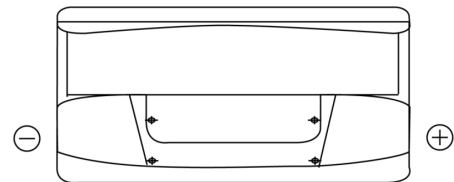

**Product overview**

Batteries for Cars

**Standard TC900**

|                                |               |
|--------------------------------|---------------|
| Part number                    | TC900         |
| Technology                     | Flooded       |
| EAN/GTIN                       | 3661024054836 |
| Voltage                        | 12 V          |
| Capacity                       | 90.0 Ah       |
| CCA                            | 720 A         |
| Length                         | 353 mm        |
| Width                          | 175 mm        |
| Height                         | 190 mm        |
| Box size                       | L05           |
| Polarity                       | ETN 0         |
| Terminal Type                  | EN taper post |
| Hold Down                      | B13           |
| Weights (subject of variation) | 20.50 kg      |

**Polarity**

**Terminal Type**

Positive Terminal

Negative Terminal

**Hold Down**

Design, features and specifications are subject to change without notice. We disclaim any representation or warranty, express or implied, concerning the data or recommendations, and in no event shall be liable for any loss or damage claimed to have arisen as a result. Some products may not be available in your local market.