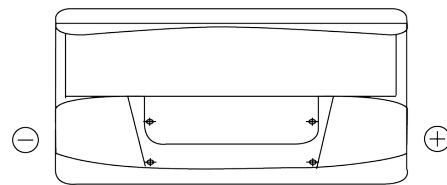

Product overview

Batteries for Cars

Standard TC900

Part number	TC900
Technology	Flooded
EAN/GTIN	3661024054836
Voltage	12 V
Capacity	90.0 Ah
CCA	720 A
Length	353 mm
Width	175 mm
Height	190 mm
Box size	L05
Polarity	ETN 0
Terminal Type	EN taper post
Hold Down	B13
Weights (subject of variation)	20.50 kg

Polarity

Terminal Type

Positive Terminal

Negative Terminal

Hold Down

Design, features and specifications are subject to change without notice. We disclaim any representation or warranty, express or implied, concerning the data or recommendations, and in no event shall be liable for any loss or damage claimed to have arisen as a result. Some products may not be available in your local market.