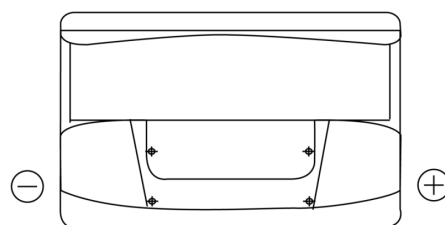

**Product overview**

Batteries for Cars

**Standard TC700**

Part number	TC700
Technology	Flooded
EAN/GTIN	3661024054829
Voltage	12 V
Capacity	70.0 Ah
CCA	640 A
Length	278 mm
Width	175 mm
Height	190 mm
Box size	L03
Polarity	ETN 0
Terminal Type	EN taper post
Hold Down	B13
Weights (subject of variation)	16.00 kg

**Polarity**

**Terminal Type**

Positive Terminal

Negative Terminal

**Hold Down**

Design, features and specifications are subject to change without notice. We disclaim any representation or warranty, express or implied, concerning the data or recommendations, and in no event shall be liable for any loss or damage claimed to have arisen as a result. Some products may not be available in your local market.