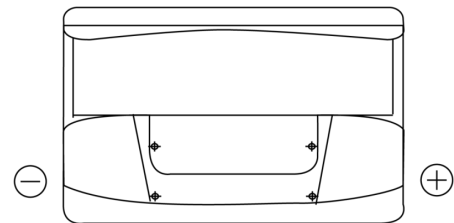

**Product overview**

Batteries for Cars

**Standard TC700**

|                                |               |
|--------------------------------|---------------|
| Part number                    | TC700         |
| Technology                     | Flooded       |
| EAN/GTIN                       | 3661024054829 |
| Voltage                        | 12 V          |
| Capacity                       | 70.0 Ah       |
| CCA                            | 640 A         |
| Length                         | 278 mm        |
| Width                          | 175 mm        |
| Height                         | 190 mm        |
| Box size                       | L03           |
| Polarity                       | ETN 0         |
| Terminal Type                  | EN taper post |
| Hold Down                      | B13           |
| Weights (subject of variation) | 16.00 kg      |

**Polarity**

**Terminal Type**

Positive Terminal

Negative Terminal

**Hold Down**

Design, features and specifications are subject to change without notice. We disclaim any representation or warranty, express or implied, concerning the data or recommendations, and in no event shall be liable for any loss or damage claimed to have arisen as a result. Some products may not be available in your local market.