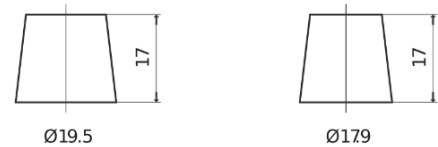

**Product overview**

Batteries for Cars

**Standard TC700**

|                                |               |
|--------------------------------|---------------|
| Part number                    | TC700         |
| Technology                     | Flooded       |
| EAN/GTIN                       | 3661024054829 |
| Voltage                        | 12 V          |
| Capacity                       | 70.0 Ah       |
| CCA                            | 640 A         |
| Length                         | 278 mm        |
| Width                          | 175 mm        |
| Height                         | 190 mm        |
| Box size                       | L03           |
| Polarity                       | ETN 0         |
| Terminal Type                  | EN taper post |
| Hold Down                      | B13           |
| Weights (subject of variation) | 16.00 kg      |

**Polarity**

**Terminal Type**

Positive Terminal

Negative Terminal

**Hold Down**

Design, features and specifications are subject to change without notice. We disclaim any representation or warranty, express or implied, concerning the data or recommendations, and in no event shall be liable for any loss or damage claimed to have arisen as a result. Some products may not be available in your local market.