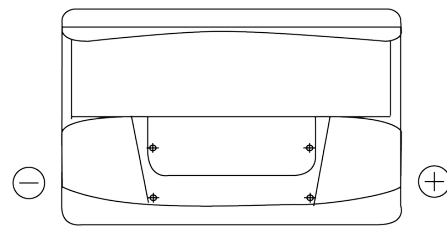

Product overview

Batteries for Cars

Standard TC700

Part number	TC700
Technology	Flooded
EAN/GTIN	3661024054829
Voltage	12 V
Capacity	70.0 Ah
CCA	640 A
Length	278 mm
Width	175 mm
Height	190 mm
Box size	L03
Polarity	ETN 0
Terminal Type	EN taper post
Hold Down	B13
Weights (subject of variation)	16.00 kg

Polarity

Terminal Type

Positive Terminal

Negative Terminal

Hold Down

Design, features and specifications are subject to change without notice. We disclaim any representation or warranty, express or implied, concerning the data or recommendations, and in no event shall be liable for any loss or damage claimed to have arisen as a result. Some products may not be available in your local market.