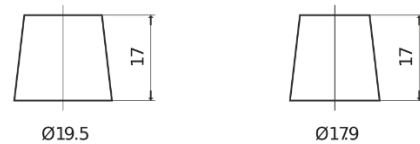

Product overview

Batteries for Cars

Standard TC700

Part number	TC700
Technology	Flooded
EAN/GTIN	3661024054829
Voltage	12 V
Capacity	70.0 Ah
CCA	640 A
Length	278 mm
Width	175 mm
Height	190 mm
Box size	L03
Polarity	ETN 0
Terminal Type	EN taper post
Hold Down	B13
Weights (subject of variation)	16.00 kg

Polarity

Terminal Type

Positive Terminal

Negative Terminal

Hold Down

Design, features and specifications are subject to change without notice. We disclaim any representation or warranty, express or implied, concerning the data or recommendations, and in no event shall be liable for any loss or damage claimed to have arisen as a result. Some products may not be available in your local market.