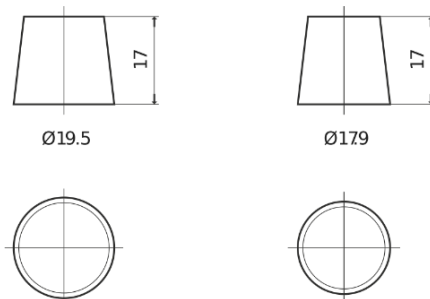

**Product overview**

Batteries for Cars

**Standard TC700**

Part number	TC700
Technology	Flooded
EAN/GTIN	3661024054829
Voltage	12 V
Capacity	70.0 Ah
CCA	640 A
Length	278 mm
Width	175 mm
Height	190 mm
Box size	L03
Polarity	ETN 0
Terminal Type	EN taper post
Hold Down	B13
Weights (subject of variation)	16.00 kg

**Polarity**

**Terminal Type**

Positive Terminal

Negative Terminal

**Hold Down**

Design, features and specifications are subject to change without notice. We disclaim any representation or warranty, express or implied, concerning the data or recommendations, and in no event shall be liable for any loss or damage claimed to have arisen as a result. Some products may not be available in your local market.