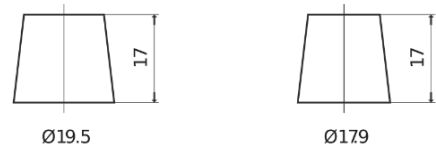

Product overview

Batteries for Cars

Standard TC652

Part number	TC652
Technology	Flooded
EAN/GTIN	3661024054867
Voltage	12 V
Capacity	65.0 Ah
CCA	540 A
Length	278 mm
Width	175 mm
Height	175 mm
Box size	LB3
Polarity	ETN 0
Terminal Type	EN taper post
Hold Down	B13
Weights (subject of variation)	14.50 kg

Polarity

Terminal Type

Positive Terminal

Negative Terminal

Hold Down

Design, features and specifications are subject to change without notice. We disclaim any representation or warranty, express or implied, concerning the data or recommendations, and in no event shall be liable for any loss or damage claimed to have arisen as a result. Some products may not be available in your local market.