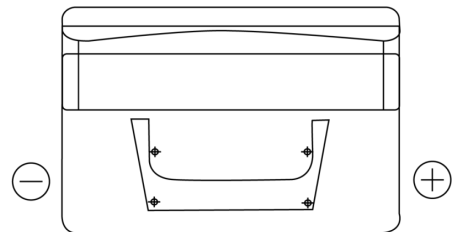

Product overview

Batteries for Cars

Standard TC652

Part number	TC652
Technology	Flooded
EAN/GTIN	3661024054867
Voltage	12 V
Capacity	65.0 Ah
CCA	540 A
Length	278 mm
Width	175 mm
Height	175 mm
Box size	LB3
Polarity	ETN 0
Terminal Type	EN taper post
Hold Down	B13
Weights (subject of variation)	14.50 kg

Polarity

Terminal Type

Positive Terminal

Negative Terminal

Hold Down

Design, features and specifications are subject to change without notice. We disclaim any representation or warranty, express or implied, concerning the data or recommendations, and in no event shall be liable for any loss or damage claimed to have arisen as a result. Some products may not be available in your local market.