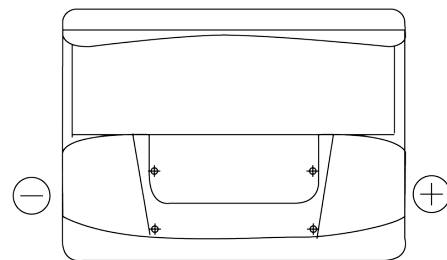

**Product overview**

Batteries for Cars

**Standard TC550**

Part number	TC550
Technology	Flooded
EAN/GTIN	3661024054805
Voltage	12 V
Capacity	55.0 Ah
CCA	460 A
Length	242 mm
Width	175 mm
Height	190 mm
Box size	L02
Polarity	ETN 0
Terminal Type	EN taper post
Hold Down	B13
Weights (subject of variation)	13.50 kg

**Polarity**

**Terminal Type**

Positive Terminal

Negative Terminal

**Hold Down**

Design, features and specifications are subject to change without notice. We disclaim any representation or warranty, express or implied, concerning the data or recommendations, and in no event shall be liable for any loss or damage claimed to have arisen as a result. Some products may not be available in your local market.