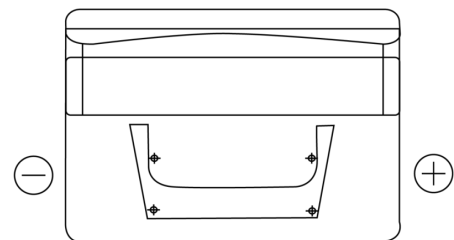

Product overview

Batteries for Cars

Standard TC542

Part number	TC542
Technology	Flooded
EAN/GTIN	3661024054850
Voltage	12 V
Capacity	54.0 Ah
CCA	500 A
Length	242 mm
Width	175 mm
Height	175 mm
Box size	LB2
Polarity	ETN 0
Terminal Type	EN taper post
Hold Down	B13
Weights (subject of variation)	12.90 kg

Polarity

Terminal Type

Positive Terminal

Negative Terminal

Hold Down

Design, features and specifications are subject to change without notice. We disclaim any representation or warranty, express or implied, concerning the data or recommendations, and in no event shall be liable for any loss or damage claimed to have arisen as a result. Some products may not be available in your local market.