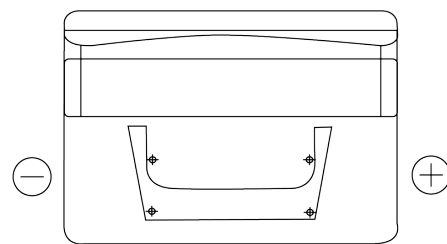

Product overview

Batteries for Cars

Standard TC542

Part number	TC542
Technology	Flooded
EAN/GTIN	3661024054850
Voltage	12 V
Capacity	54.0 Ah
CCA	500 A
Length	242 mm
Width	175 mm
Height	175 mm
Box size	LB2
Polarity	ETN 0
Terminal Type	EN taper post
Hold Down	B13
Weights (subject of variation)	12.90 kg

Polarity

Terminal Type

Positive Terminal

Negative Terminal

Hold Down

Design, features and specifications are subject to change without notice. We disclaim any representation or warranty, express or implied, concerning the data or recommendations, and in no event shall be liable for any loss or damage claimed to have arisen as a result. Some products may not be available in your local market.