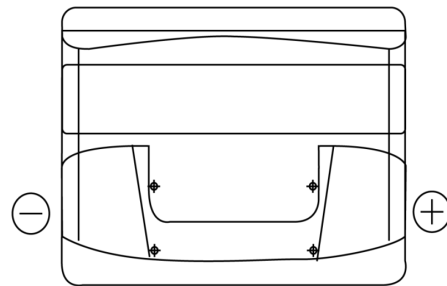

Product overview

Batteries for Cars

Standard TC440

| | |
|--------------------------------|---------------|
| Part number | TC440 |
| Technology | Flooded |
| EAN/GTIN | 3661024054782 |
| Voltage | 12 V |
| Capacity | 44.0 Ah |
| CCA | 360 A |
| Length | 207 mm |
| Width | 175 mm |
| Height | 190 mm |
| Box size | L01 |
| Polarity | ETN 0 |
| Terminal Type | EN taper post |
| Hold Down | B13 |
| Weights (subject of variation) | 11.10 kg |

Polarity

Terminal Type

Positive Terminal

Negative Terminal

Hold Down

Design, features and specifications are subject to change without notice. We disclaim any representation or warranty, express or implied, concerning the data or recommendations, and in no event shall be liable for any loss or damage claimed to have arisen as a result. Some products may not be available in your local market.