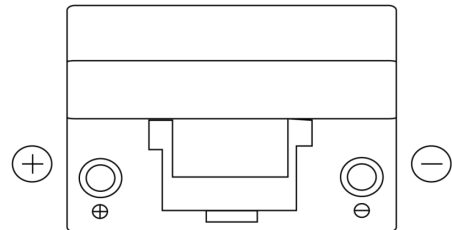

**Product overview**

Batteries for Cars

**Technica TB955**

Part number	TB955
Technology	Flooded
EAN/GTIN	3661024054461
Voltage	12 V
Capacity	95.0 Ah
CCA	760 A
Length	306 mm
Width	173 mm
Height	222 mm
Box size	D31
Polarity	ETN 1
Terminal Type	EN taper post
Hold Down	Korean B1
Weights (subject of variation)	20.60 kg

**Polarity**

**Terminal Type**

Positive Terminal

Negative Terminal

**Hold Down**

Design, features and specifications are subject to change without notice. We disclaim any representation or warranty, express or implied, concerning the data or recommendations, and in no event shall be liable for any loss or damage claimed to have arisen as a result. Some products may not be available in your local market.