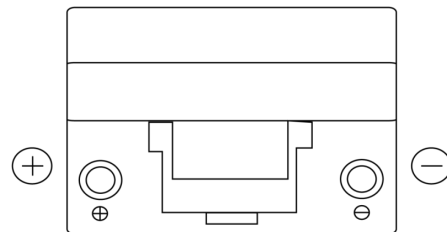

Product overview

Batteries for Cars

Technica TB955

Part number	TB955
Technology	Flooded
EAN/GTIN	3661024054461
Voltage	12 V
Capacity	95.0 Ah
CCA	760 A
Length	306 mm
Width	173 mm
Height	222 mm
Box size	D31
Polarity	ETN 1
Terminal Type	EN taper post
Hold Down	Korean B1
Weights (subject of variation)	20.60 kg

Polarity

Terminal Type

Positive Terminal

Negative Terminal

Hold Down

Design, features and specifications are subject to change without notice. We disclaim any representation or warranty, express or implied, concerning the data or recommendations, and in no event shall be liable for any loss or damage claimed to have arisen as a result. Some products may not be available in your local market.