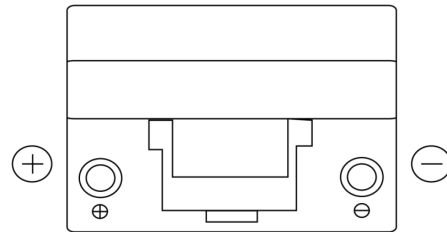

Product overview

Batteries for Cars

Technica TB955

Part number	TB955
Technology	Flooded
EAN/GTIN	3661024054461
Voltage	12 V
Capacity	95.0 Ah
CCA	760 A
Length	306 mm
Width	173 mm
Height	222 mm
Box size	D31
Polarity	ETN 1
Terminal Type	EN taper post
Hold Down	Korean B1
Weights (subject of variation)	20.60 kg

Polarity

Terminal Type

Positive Terminal

Negative Terminal

Hold Down

Design, features and specifications are subject to change without notice. We disclaim any representation or warranty, express or implied, concerning the data or recommendations, and in no event shall be liable for any loss or damage claimed to have arisen as a result. Some products may not be available in your local market.