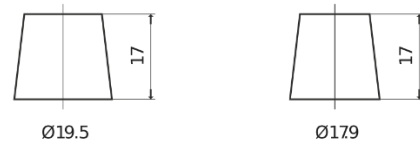

Product overview

Batteries for Cars

Technica TB955

Part number	TB955
Technology	Flooded
EAN/GTIN	3661024054461
Voltage	12 V
Capacity	95.0 Ah
CCA	760 A
Length	306 mm
Width	173 mm
Height	222 mm
Box size	D31
Polarity	ETN 1
Terminal Type	EN taper post
Hold Down	Korean B1
Weights (subject of variation)	20.60 kg

Polarity

Terminal Type

Positive Terminal

Negative Terminal

Hold Down

Design, features and specifications are subject to change without notice. We disclaim any representation or warranty, express or implied, concerning the data or recommendations, and in no event shall be liable for any loss or damage claimed to have arisen as a result. Some products may not be available in your local market.