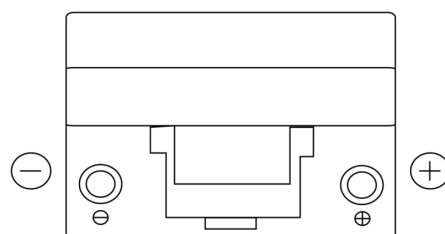

Product overview

Batteries for Cars

Technica TB954

Part number	TB954
Technology	Flooded
EAN/GTIN	3661024054454
Voltage	12 V
Capacity	95.0 Ah
CCA	760 A
Length	306 mm
Width	173 mm
Height	222 mm
Box size	D31
Polarity	ETN 0
Terminal Type	EN taper post
Hold Down	Korean B1
Weights (subject of variation)	20.60 kg

Polarity

Terminal Type

Positive Terminal

Negative Terminal

Hold Down

Design, features and specifications are subject to change without notice. We disclaim any representation or warranty, express or implied, concerning the data or recommendations, and in no event shall be liable for any loss or damage claimed to have arisen as a result. Some products may not be available in your local market.