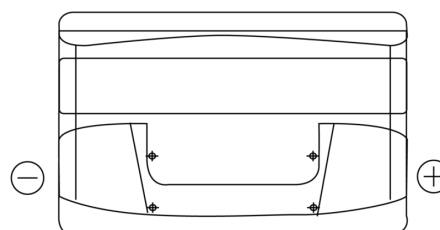

Product overview

Batteries for Cars

Technica TB950

Part number	TB950
Technology	Flooded
EAN/GTIN	3661024054584
Voltage	12 V
Capacity	95.0 Ah
CCA	800 A
Length	353 mm
Width	175 mm
Height	190 mm
Box size	L05
Polarity	ETN 0
Terminal Type	EN taper post
Hold Down	B13
Weights (subject of variation)	21.60 kg

Polarity

Terminal Type

Positive Terminal

Negative Terminal

Hold Down

Design, features and specifications are subject to change without notice. We disclaim any representation or warranty, express or implied, concerning the data or recommendations, and in no event shall be liable for any loss or damage claimed to have arisen as a result. Some products may not be available in your local market.