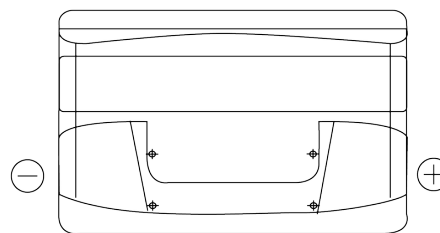

Product overview

Batteries for Cars

Technica TB950

Part number	TB950
Technology	Flooded
EAN/GTIN	3661024054584
Voltage	12 V
Capacity	95.0 Ah
CCA	800 A
Length	353 mm
Width	175 mm
Height	190 mm
Box size	L05
Polarity	ETN 0
Terminal Type	EN taper post
Hold Down	B13
Weights (subject of variation)	21.60 kg

Polarity

Terminal Type

Positive Terminal

Negative Terminal

Hold Down

Design, features and specifications are subject to change without notice. We disclaim any representation or warranty, express or implied, concerning the data or recommendations, and in no event shall be liable for any loss or damage claimed to have arisen as a result. Some products may not be available in your local market.