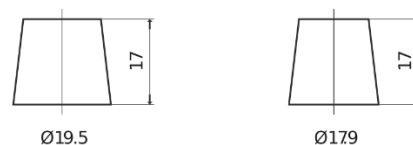

Terminal Type

Positive Terminal

Negative Terminal