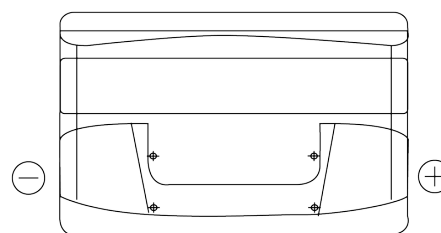

Product overview

Batteries for Cars

Technica TB852

| | |
|--------------------------------|---------------|
| Part number | TB852 |
| Technology | Flooded |
| EAN/GTIN | 3661024054669 |
| Voltage | 12 V |
| Capacity | 85.0 Ah |
| CCA | 760 A |
| Length | 353 mm |
| Width | 175 mm |
| Height | 175 mm |
| Box size | LB5 |
| Polarity | ETN 0 |
| Terminal Type | EN taper post |
| Hold Down | B13 |
| Weights (subject of variation) | 19.40 kg |

Polarity

Terminal Type

Positive Terminal

Negative Terminal

Hold Down

Design, features and specifications are subject to change without notice. We disclaim any representation or warranty, express or implied, concerning the data or recommendations, and in no event shall be liable for any loss or damage claimed to have arisen as a result. Some products may not be available in your local market.