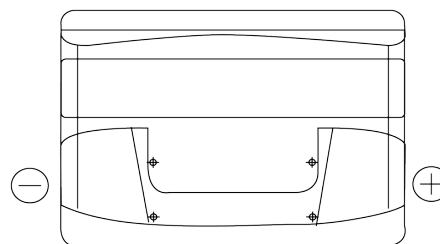

Product overview

Batteries for Cars

Technica TB802

| | |
|--------------------------------|---------------|
| Part number | TB802 |
| Technology | Flooded |
| EAN/GTIN | 3661024054652 |
| Voltage | 12 V |
| Capacity | 80.0 Ah |
| CCA | 700 A |
| Length | 315 mm |
| Width | 175 mm |
| Height | 175 mm |
| Box size | LB4 |
| Polarity | ETN 0 |
| Terminal Type | EN taper post |
| Hold Down | B13 |
| Weights (subject of variation) | 17.80 kg |

Polarity

Terminal Type

Positive Terminal

Negative Terminal

Hold Down

Design, features and specifications are subject to change without notice. We disclaim any representation or warranty, express or implied, concerning the data or recommendations, and in no event shall be liable for any loss or damage claimed to have arisen as a result. Some products may not be available in your local market.