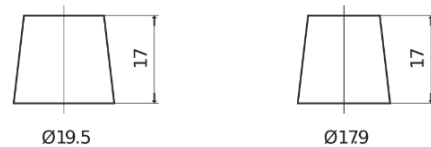

Product overview

Batteries for Cars

Technica TB802

Part number	TB802
Technology	Flooded
EAN/GTIN	3661024054652
Voltage	12 V
Capacity	80.0 Ah
CCA	700 A
Length	315 mm
Width	175 mm
Height	175 mm
Box size	LB4
Polarity	ETN 0
Terminal Type	EN taper post
Hold Down	B13
Weights (subject of variation)	17.80 kg

Polarity

Terminal Type

Positive Terminal

Negative Terminal

Hold Down

Design, features and specifications are subject to change without notice. We disclaim any representation or warranty, express or implied, concerning the data or recommendations, and in no event shall be liable for any loss or damage claimed to have arisen as a result. Some products may not be available in your local market.