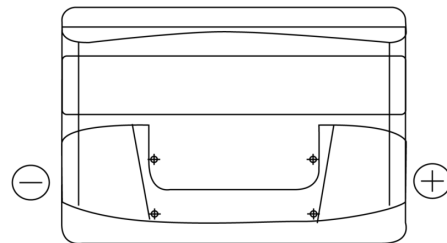

Product overview

Batteries for Cars

Technica TB802

Part number	TB802
Technology	Flooded
EAN/GTIN	3661024054652
Voltage	12 V
Capacity	80.0 Ah
CCA	700 A
Length	315 mm
Width	175 mm
Height	175 mm
Box size	LB4
Polarity	ETN 0
Terminal Type	EN taper post
Hold Down	B13
Weights (subject of variation)	17.80 kg

Polarity

Terminal Type

Positive Terminal

Negative Terminal

Hold Down

Design, features and specifications are subject to change without notice. We disclaim any representation or warranty, express or implied, concerning the data or recommendations, and in no event shall be liable for any loss or damage claimed to have arisen as a result. Some products may not be available in your local market.